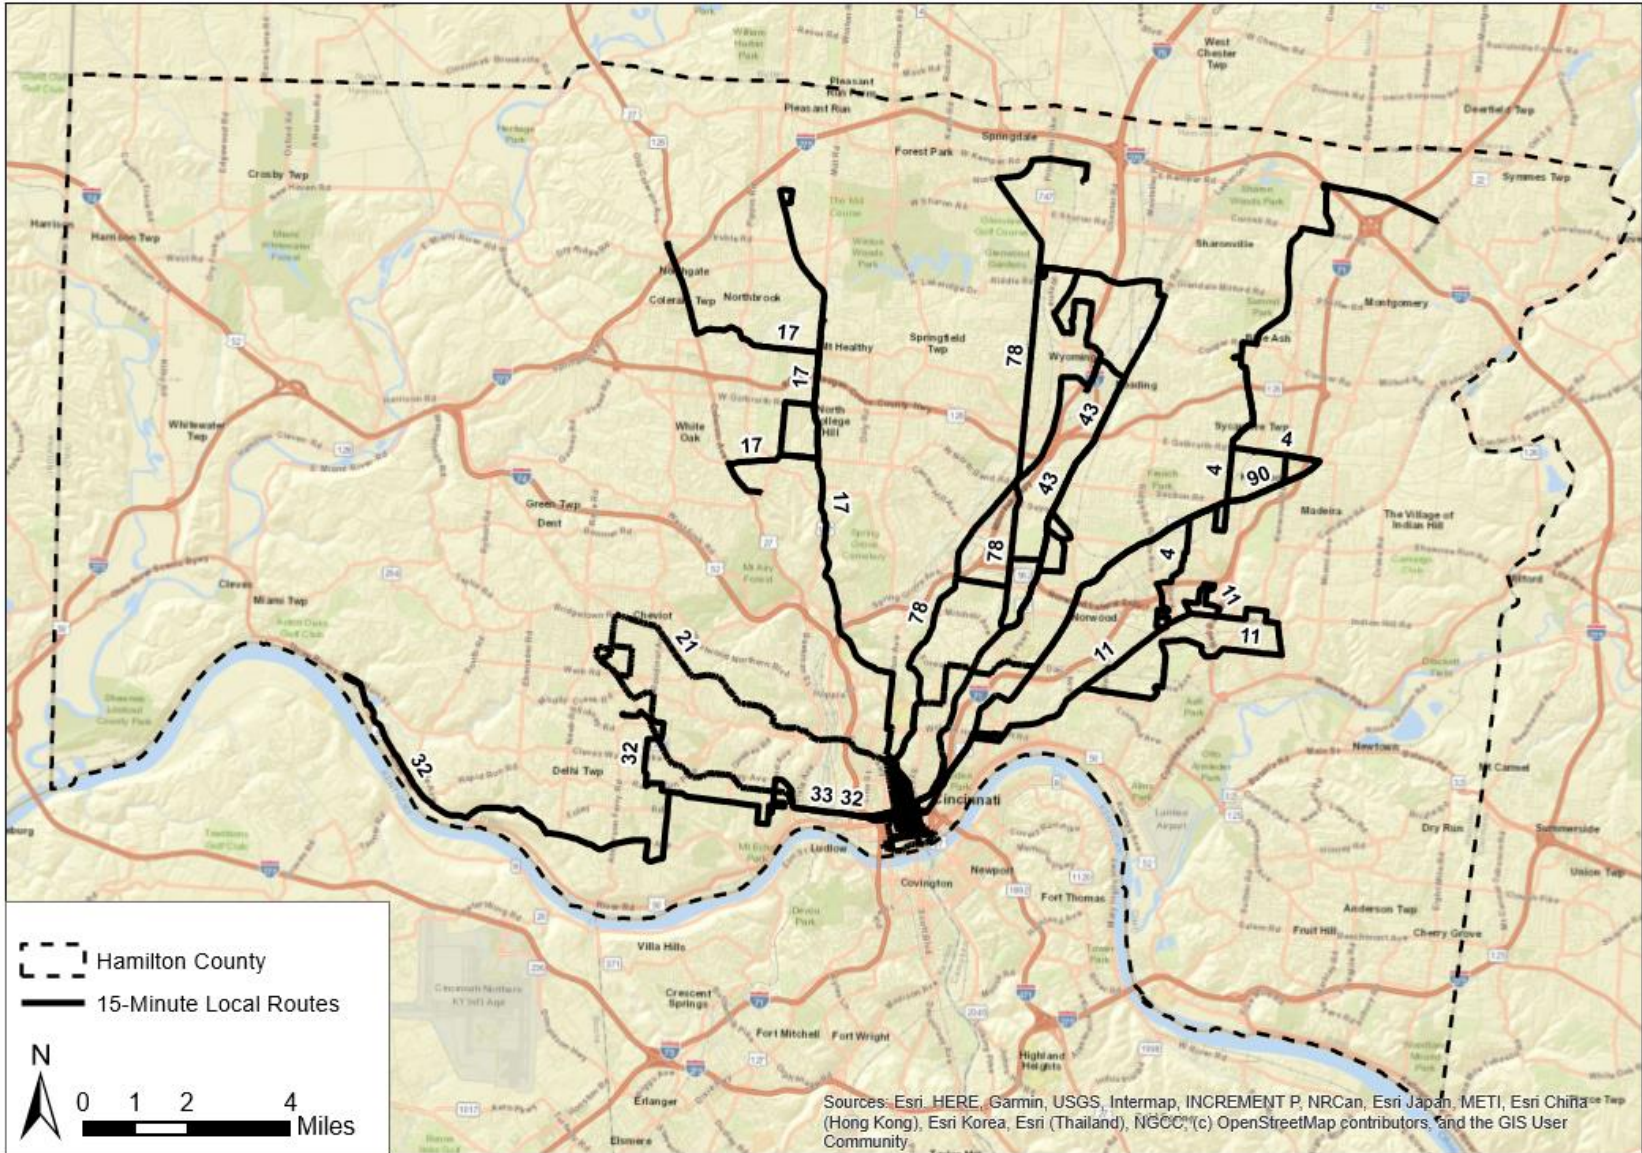

Reinventing Metro Local & Crosstown 15-Minute Frequency Routes

Reinventing Metro Express 15-Minute Frequency Routes