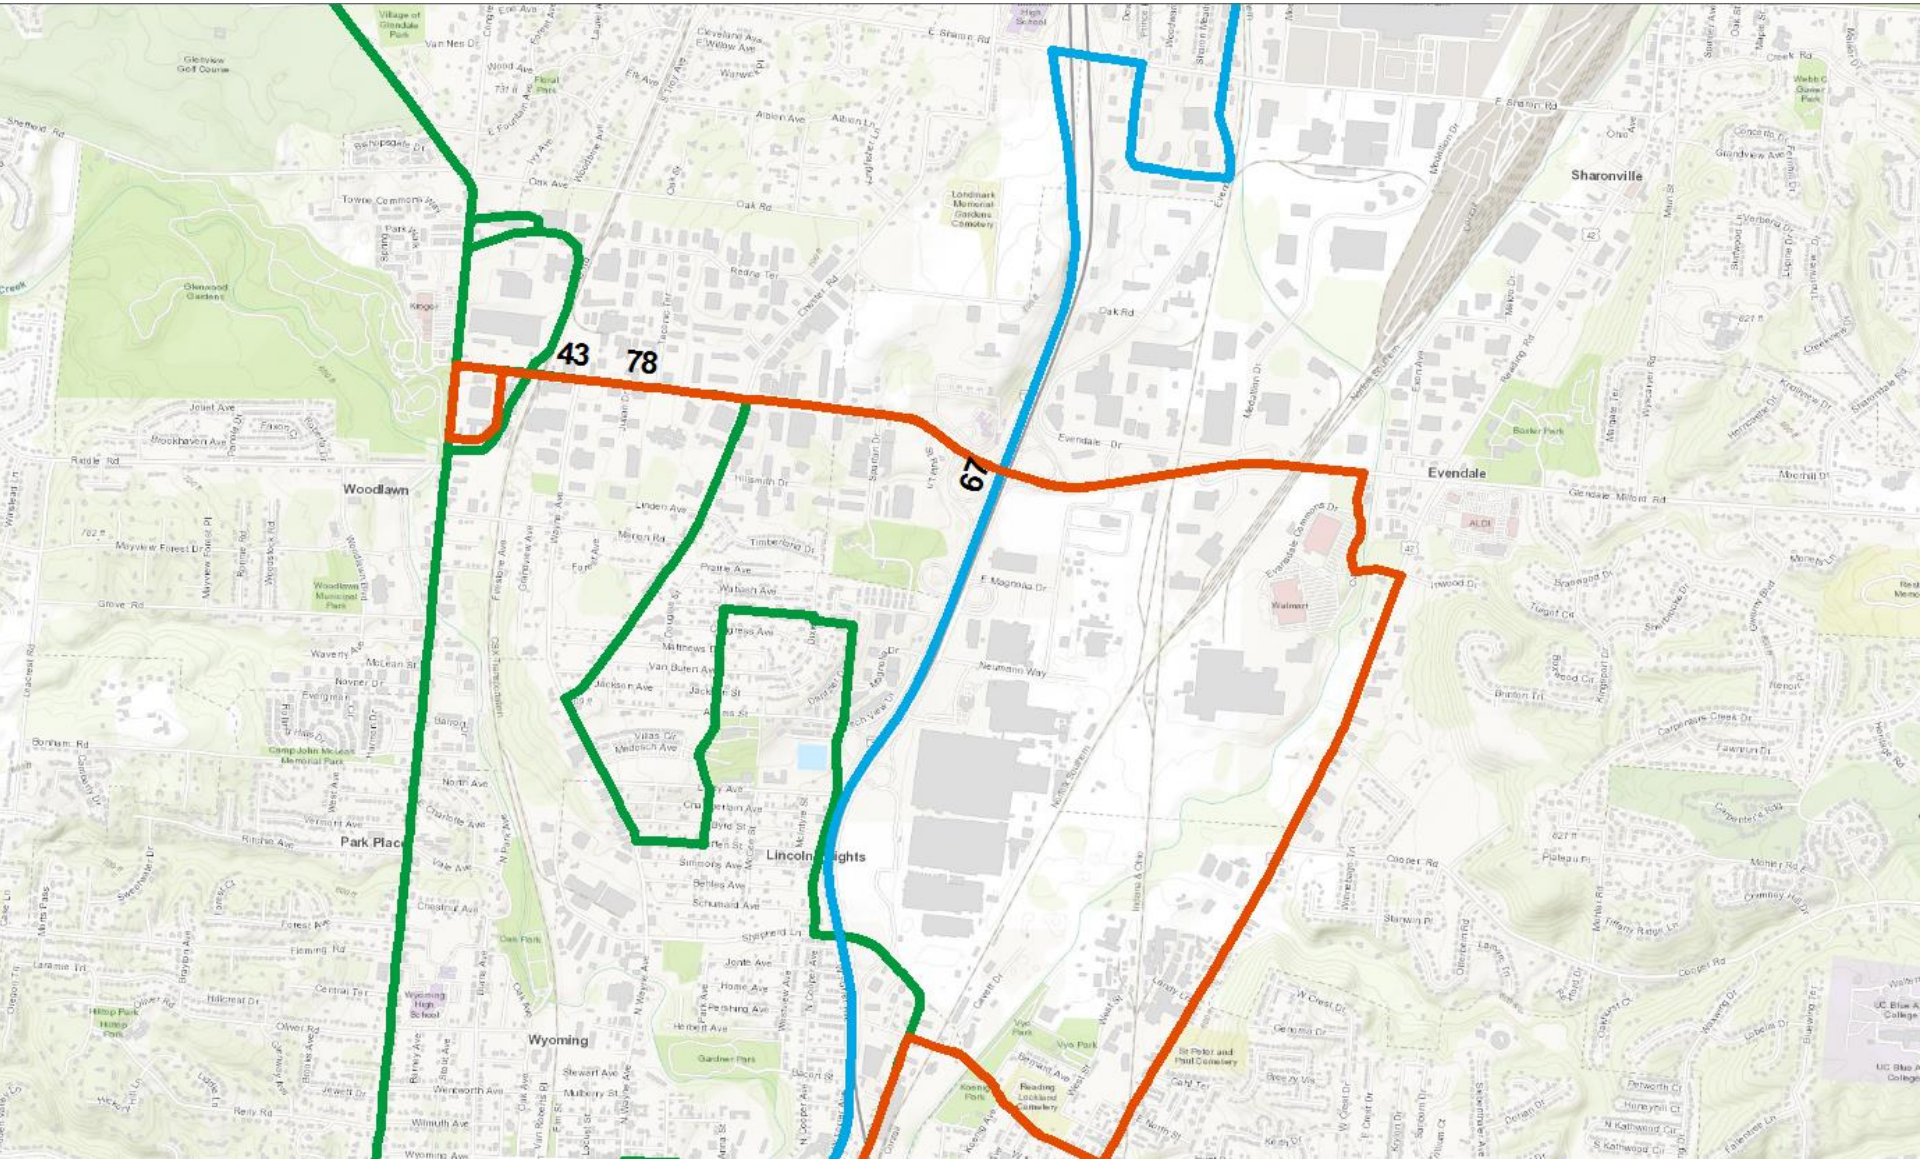

Current Routes Serving: Evendale

April 26, 2019

Evendale: All Routes —current

Type of Improvement	Routes Affected in Each Year			
	1 st Year	2nd Year	3rd Year	4th Year
Increased Weekday Span	43/78	67		
New Weekday Service				
Route Extension		67		
24-Hour Weekday Service	43/78			
Improved Peak Headway	43	67		78
Improved Midday Headway	43	67		78
Improved Evening Headway	43	67		78
Improved Saturday Span	43/78			
24-Hour Saturday Service	43/78			
Improved Saturday Headway	43	67		
New Saturday Service		67		
Improved Sunday Span	43/78			
24-Hour Sunday Service	43/78			
Improved Sunday Headway	78	67		
New Sunday Service		67		
New Circulator (on-demand)				

*For more information, see Proposed System Changes by Route