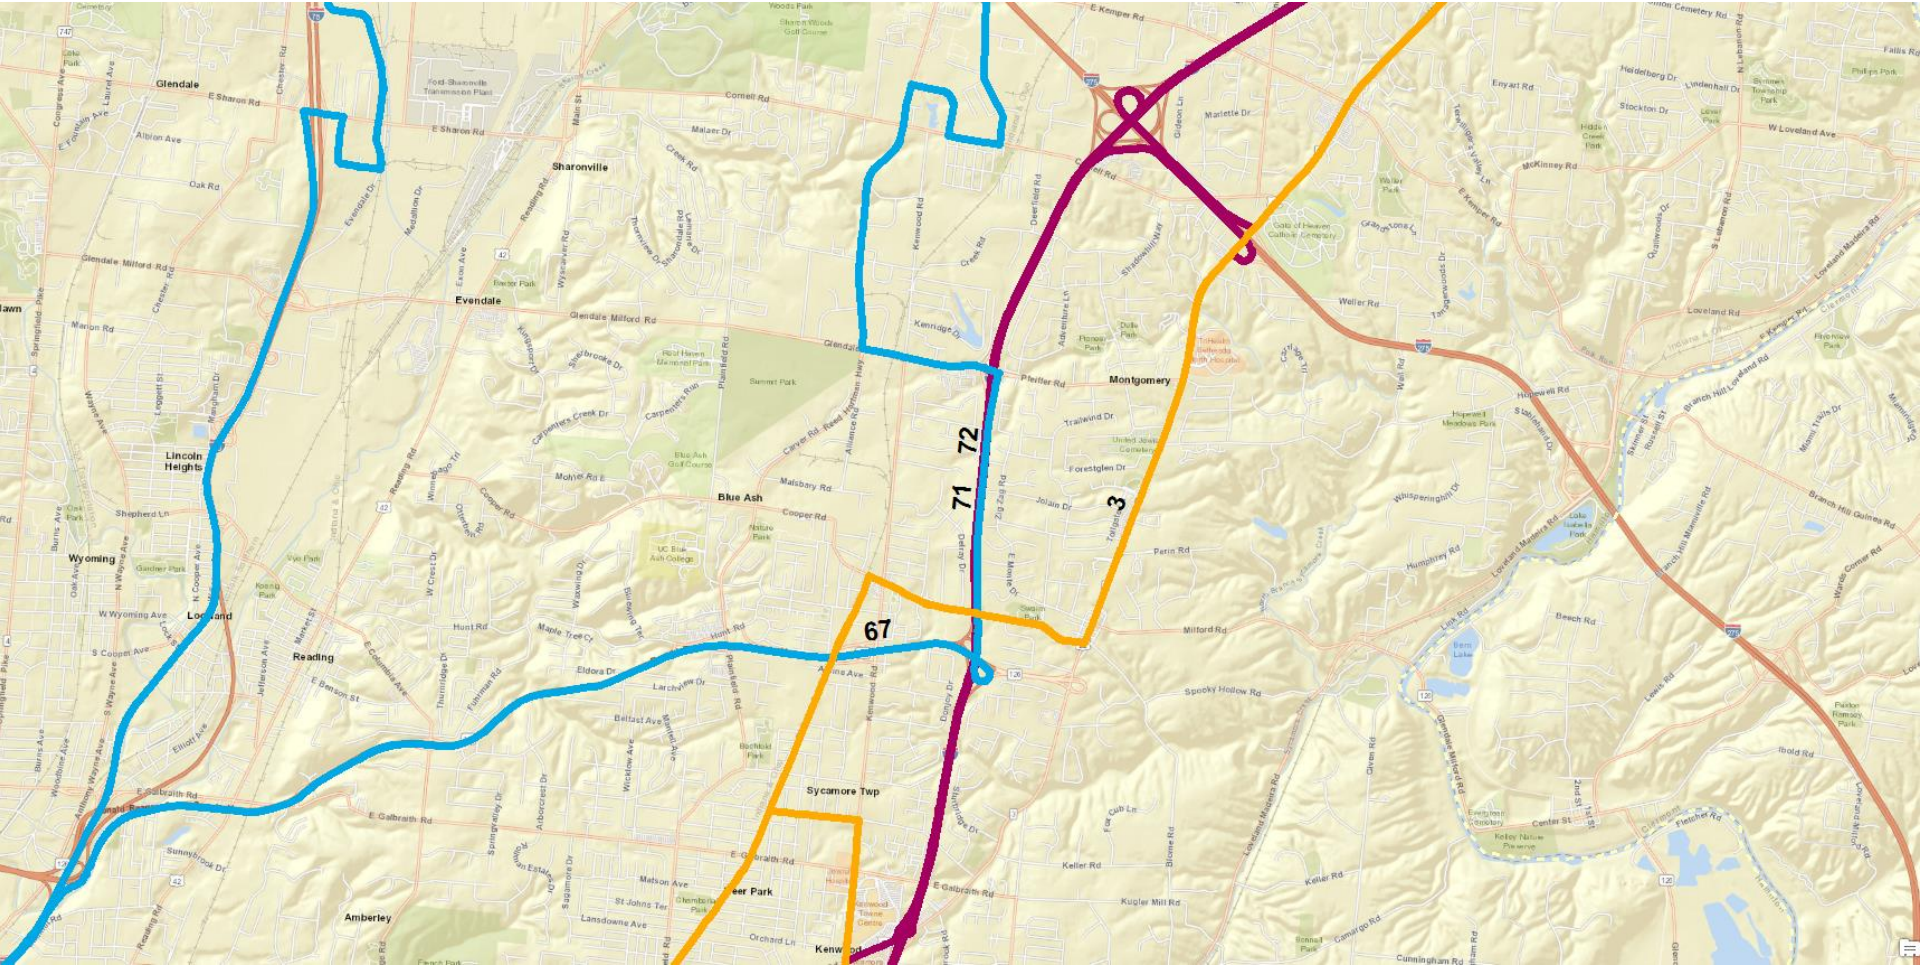

# *Current Routes Serving:* **Montgomery**

May 2, 2019

# Montgomery : All Routes —current

Type of Improvement	Routes Affected			
	1 st Year	2nd Year	3rd Year	4th Year
Increased Weekday Span		67	3	
New Weekday Service				
Route Extension		67		
24-Hour Weekday Service				
Improved Peak Headway		67	3	
Improved Midday Headway		67	3	
Improved Evening Headway		67		
Improved Saturday Span				
24-Hour Saturday Service				
Improved Saturday Headway		67		
New Saturday Service		67		
Improved Sunday Span				
24-Hour Sunday Service				
Improved Sunday Headway		67		
New Sunday Service		67		
New Circulator (on-demand)				

\*For more information, see Proposed System Changes by Route