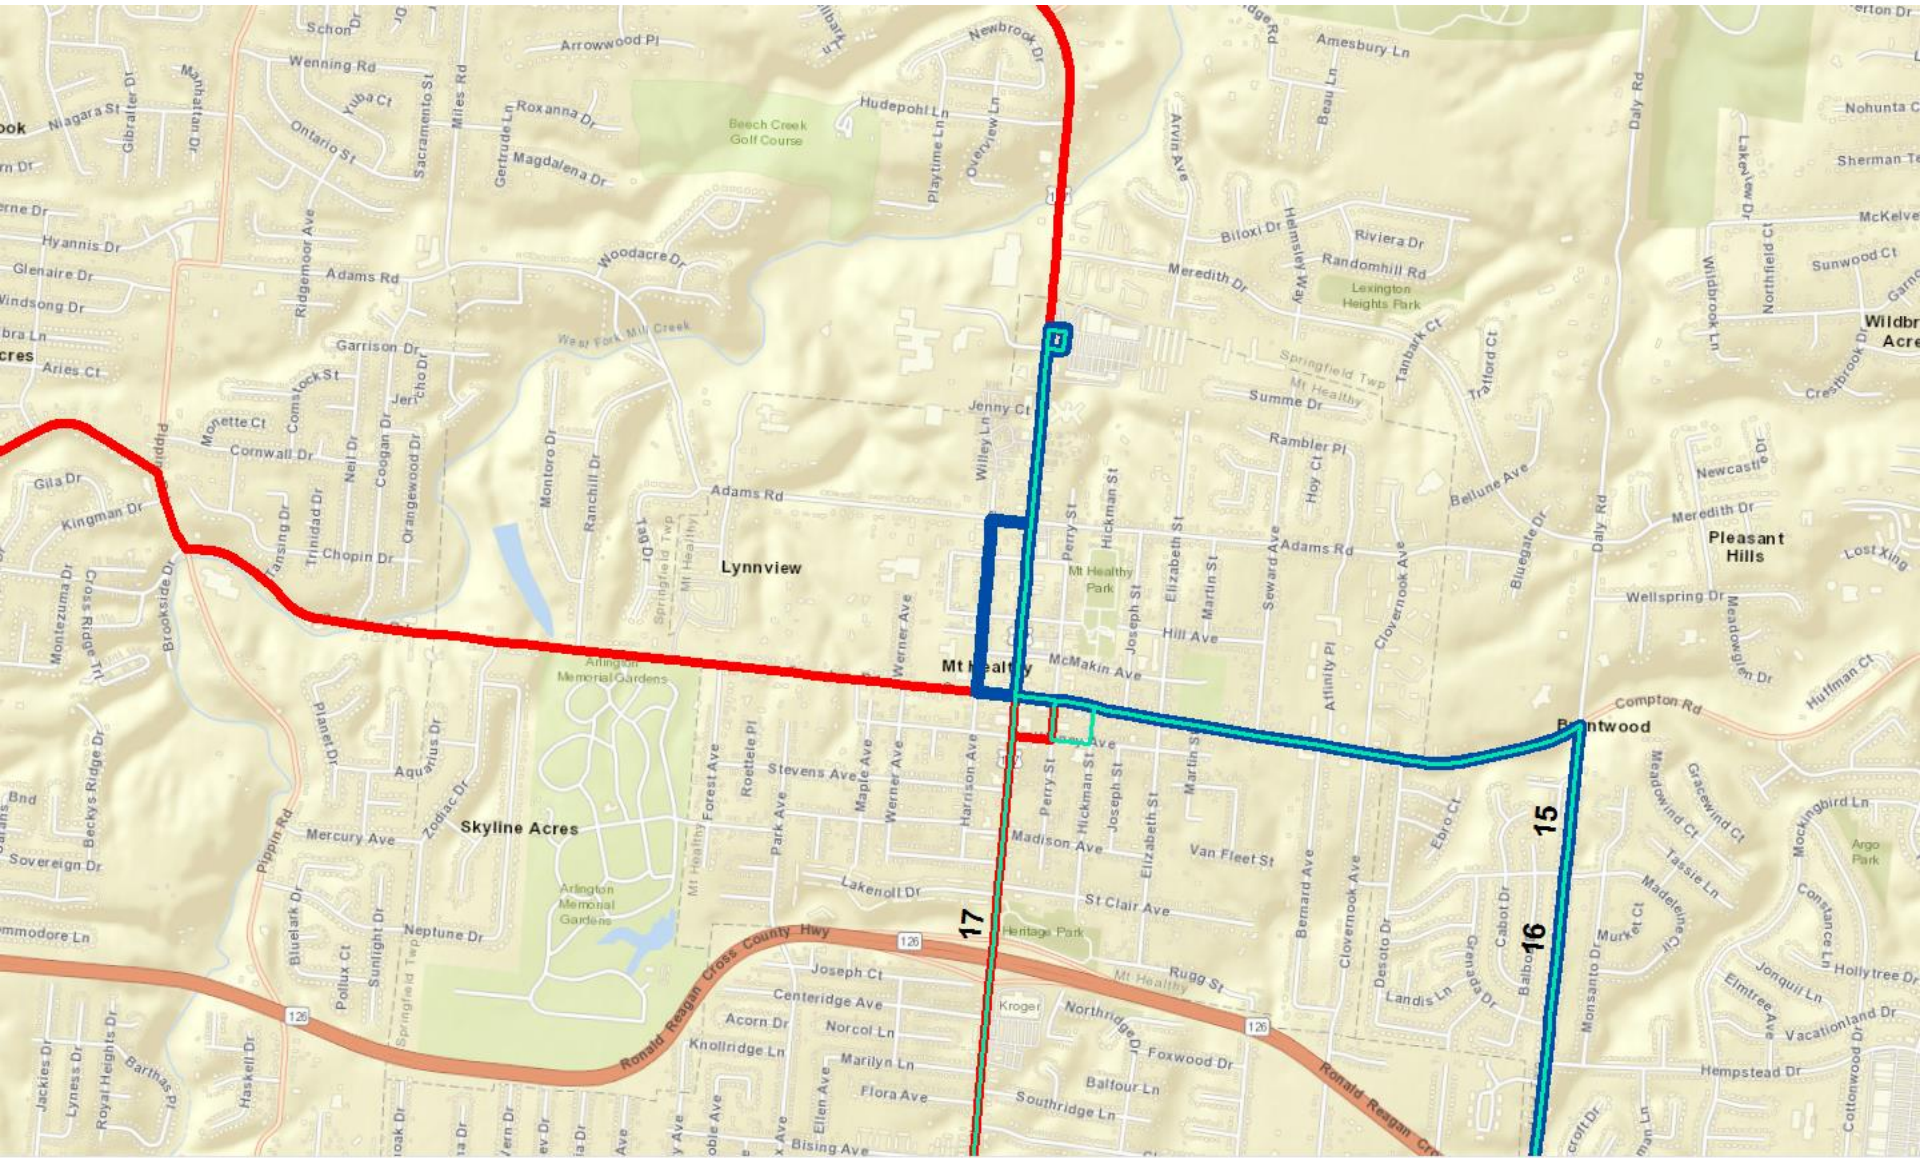

# *Current Routes Serving:* Mount Healthy

June 7, 2019

# Mount Healthy: All Routes —current

# Service Improvements: Mount Healthy

Type of Improvement	Routes Affected			
	1 st Year	2nd Year	3rd Year	4th Year
Increased Weekday Span	16		15X	
New Weekday Service				
Route Extension				
24-Hour Weekday Service	17			
Improved Peak Headway	16		15X	17
Improved Midday Headway	16			17
Improved Evening Headway	16			
Improved Saturday Span	16			
24-Hour Saturday Service	17			
Improved Saturday Headway	16			
New Saturday Service				
Improved Sunday Span				
24-Hour Sunday Service	17			
Improved Sunday Headway	17			
New Sunday Service	16			
New Circulator (on-demand)				

\*For more information, see Proposed System Changes by Route