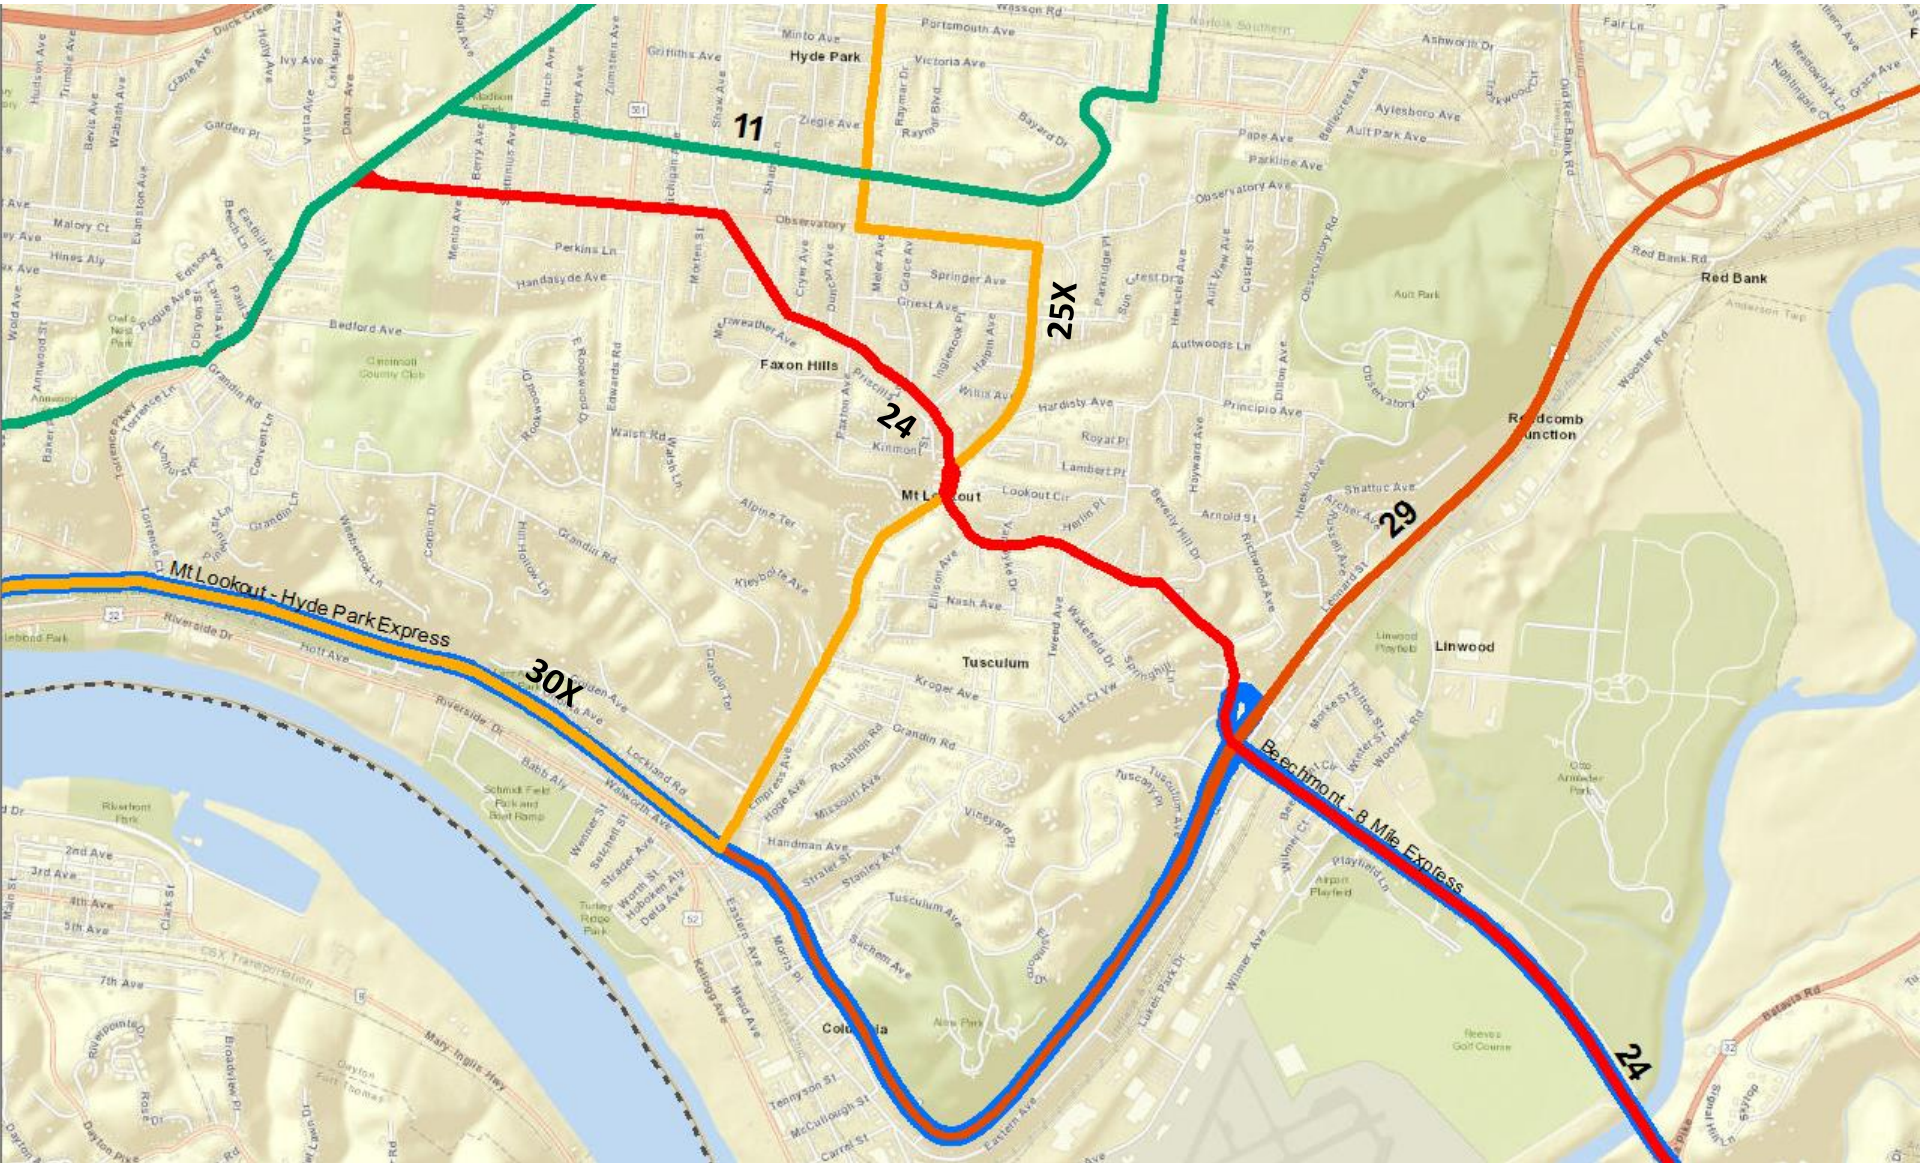

# *Current Routes Serving:* **Mt. Lookout**

October 21, 2019

# Mt. Lookout: All Routes —current

# Service Improvements: Mt. Lookout

Type of Improvement	Routes Affected			
	1 st Year	2nd Year	3rd Year	4th Year
Increased Weekday Span			25X, 29X, 30X	
New Weekday Service				
Route Extension				
24-Hour Weekday Service	11			
Improved Peak Headway			25X, 29X, 30X	
Improved Midday Headway				
Improved Evening Headway				
Improved Saturday Span				
24-Hour Saturday Service	11			
Improved Saturday Headway				24
New Saturday Service				
Improved Sunday Span				
24-Hour Sunday Service	11			
Improved Sunday Headway				24
New Sunday Service				
New Circulator (on-demand)				

\*For more information, see Proposed System Changes by Route