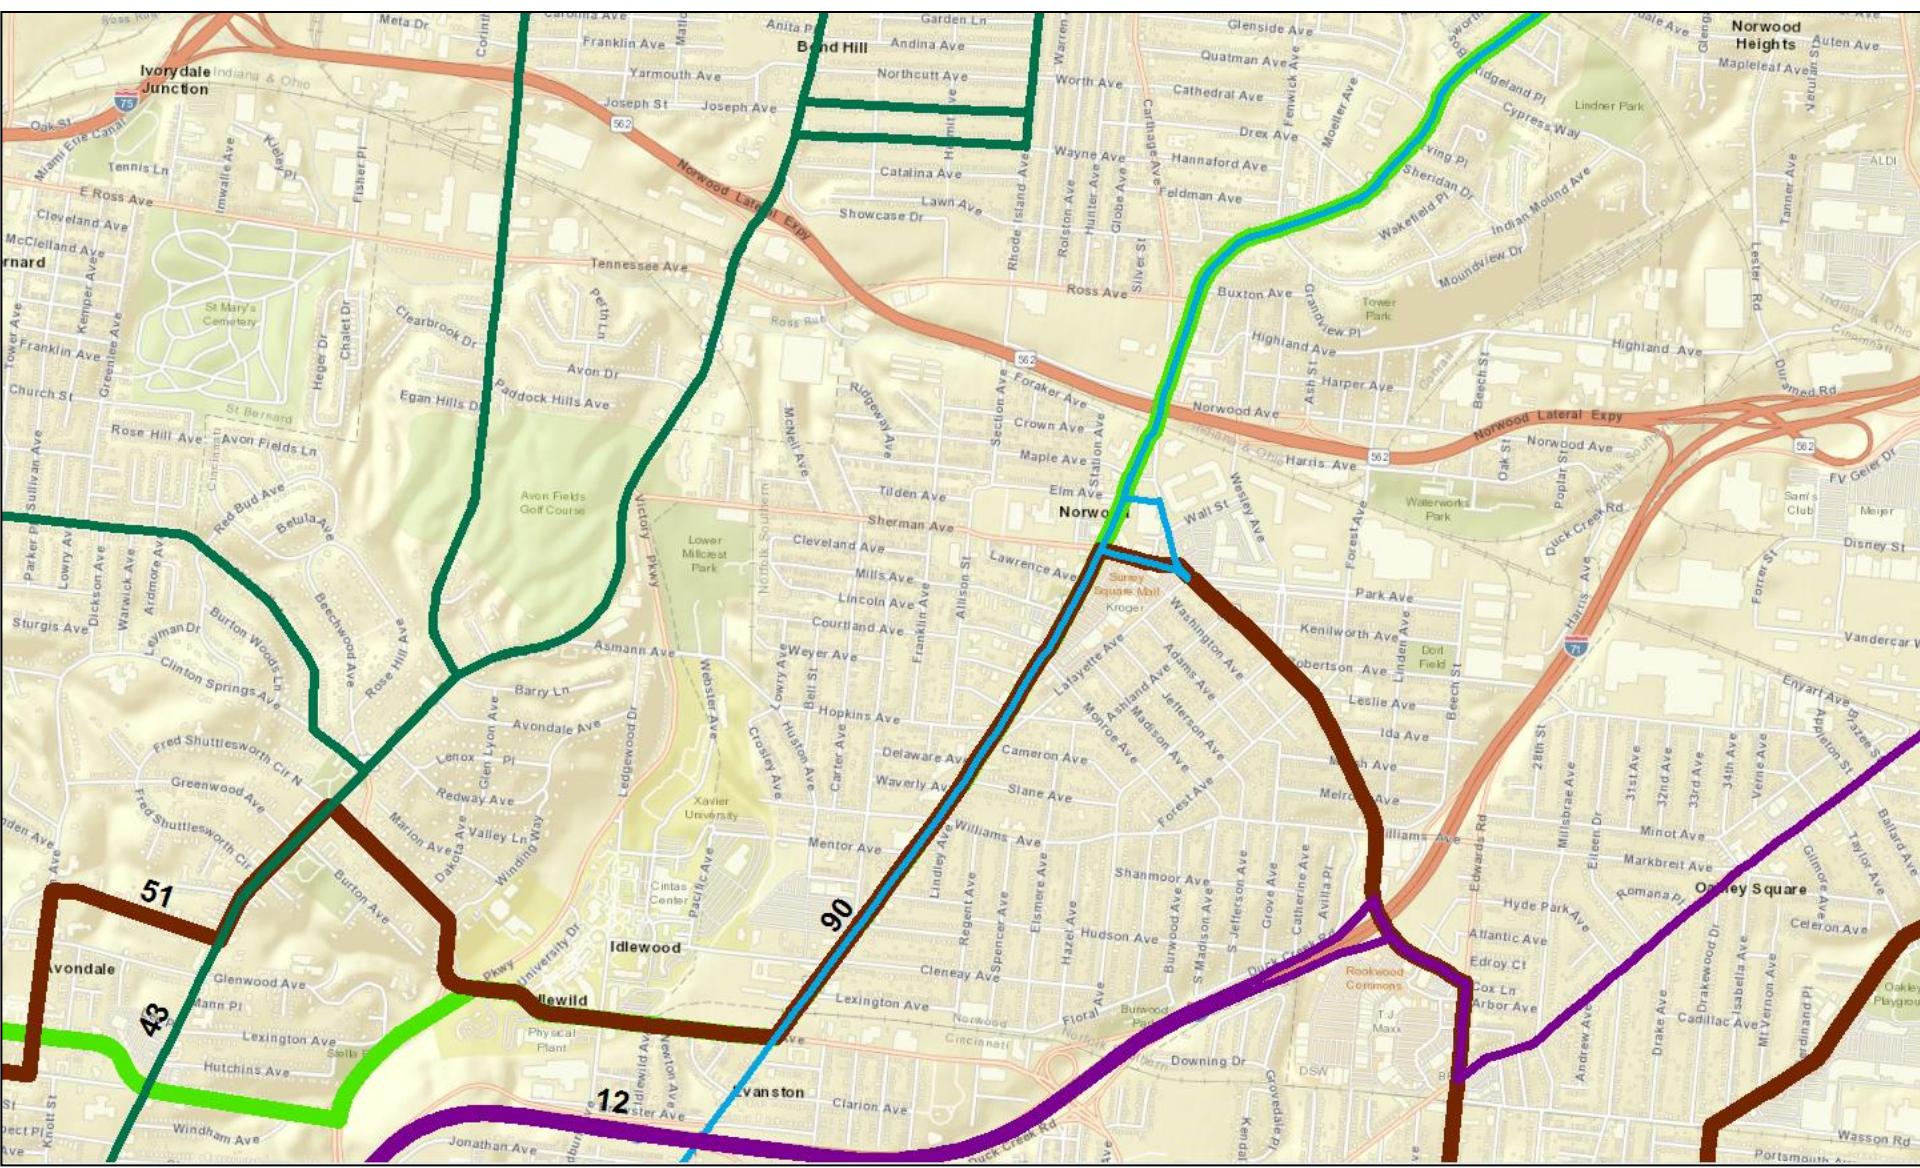

# *Current Routes Serving:* **Norwood**

June 7, 2019

# Norwood: All Routes —current

# Service Improvements: Norwood

Type of Improvement	Routes Affected			
	1 st Year	2nd Year	3rd Year	4th Year
Increased Weekday Span			12X, 51	
New Weekday Service				
Route Extension		4		
24-Hour Weekday Service	4, 43		51	
Improved Peak Headway	43		12X, 51	4
Improved Midday Headway	43			4
Improved Evening Headway	43		51	
Improved Saturday Span				
24-Hour Saturday Service	4, 43		51	
Improved Saturday Headway	43		51	
New Saturday Service				
Improved Sunday Span			51	
24-Hour Sunday Service	4, 43			
Improved Sunday Headway			51	
New Sunday Service				
New Circulator (on-demand)				

\*For more information, see Proposed System Changes by Route