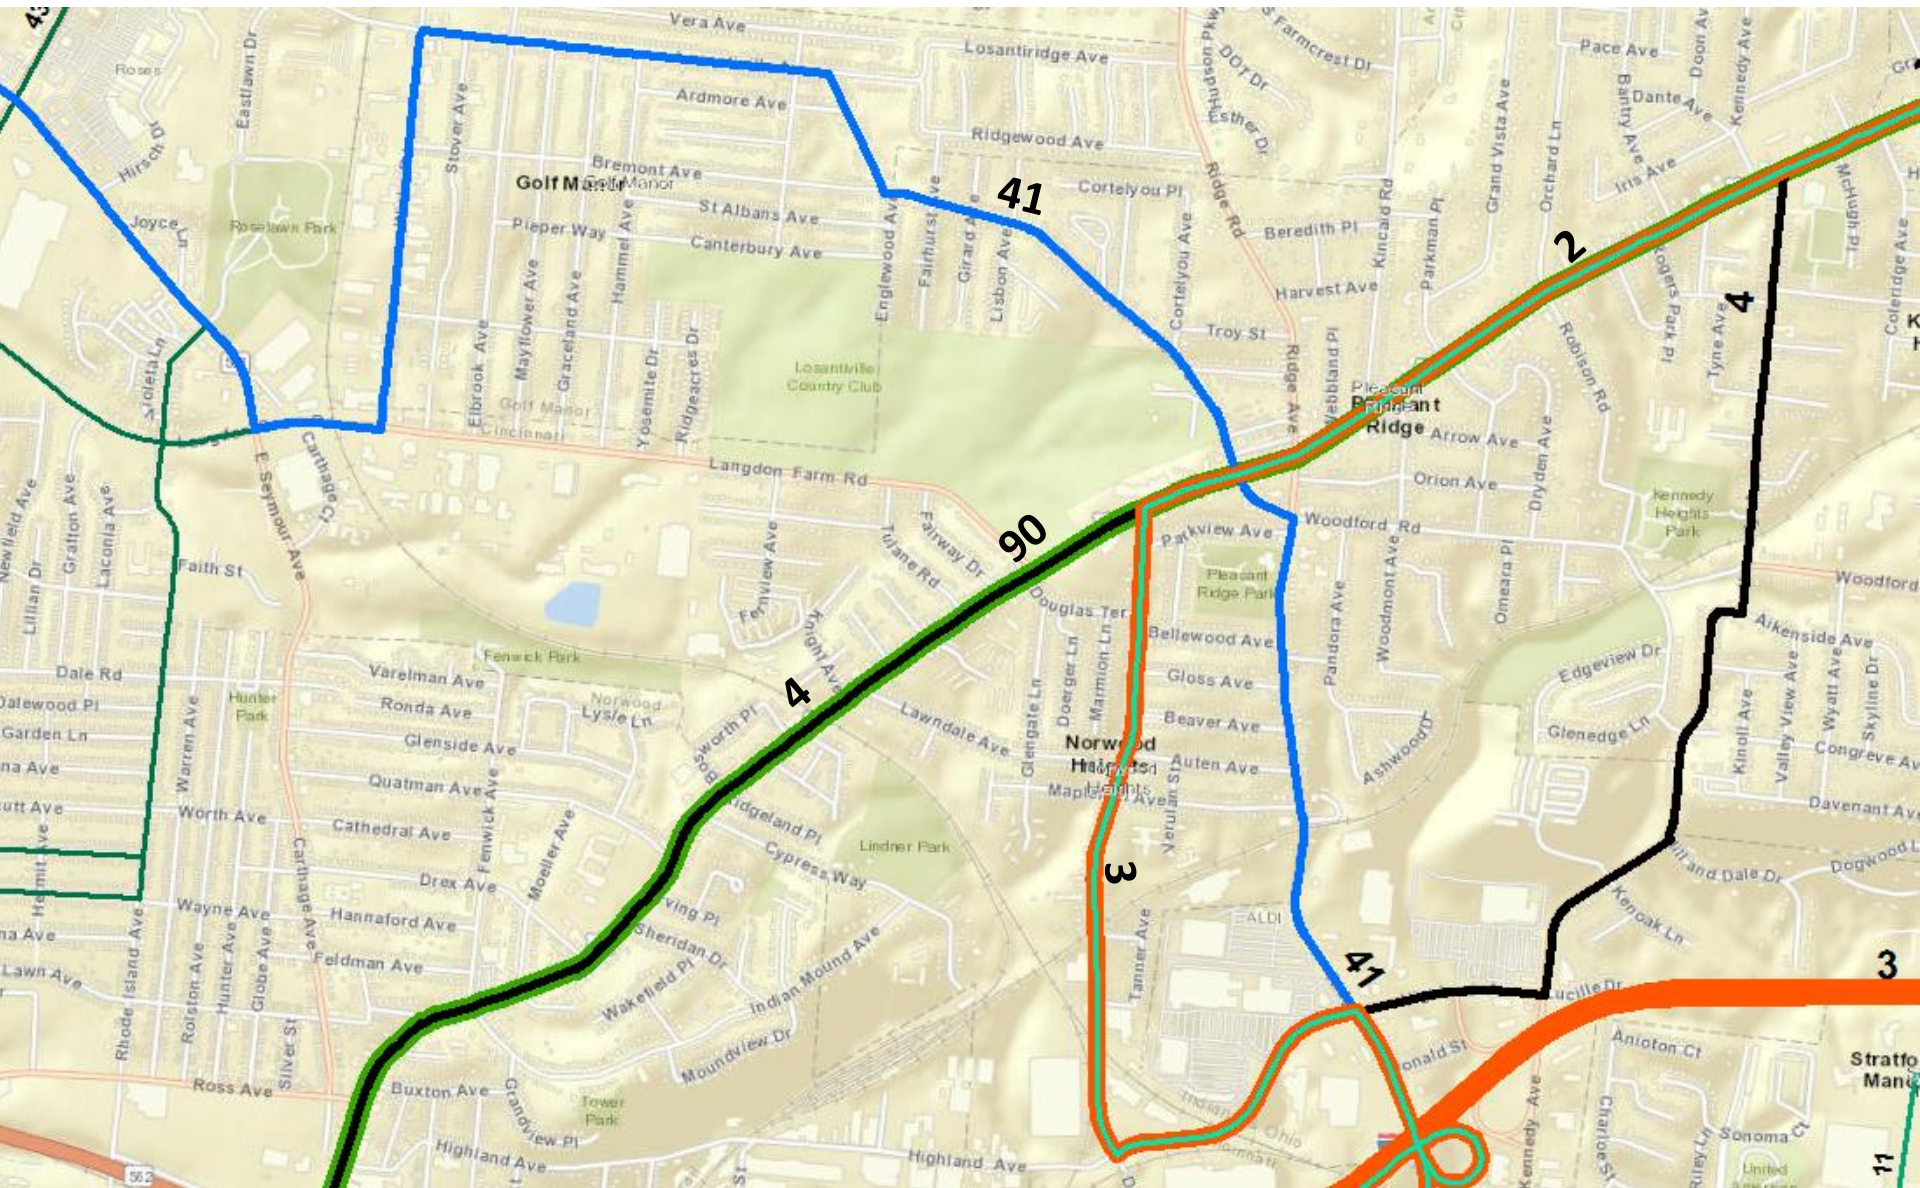

Current Routes Serving: Pleasant Ridge

September 3, 2019

Pleasant Ridge: All Routes —current

Service Improvements: Pleasant Ridge

Type of Improvement	Routes Affected			
	1 st Year	2nd Year	3rd Year	4th Year
Increased Weekday Span			2X, 3X, 41	
New Weekday Service				
Route Extension		4		
24-Hour Weekday Service	4			
Improved Peak Headway			2X, 3X, 41	4
Improved Midday Headway			3X, 41	4
Improved Evening Headway			41	
Improved Saturday Span			41	
24-Hour Saturday Service	4			
Improved Saturday Headway				
New Saturday Service				
Improved Sunday Span			41	
24-Hour Sunday Service	4			
Improved Sunday Headway				
New Sunday Service				
New Circulator (on-demand)				

*For more information, see Proposed System Changes by Route