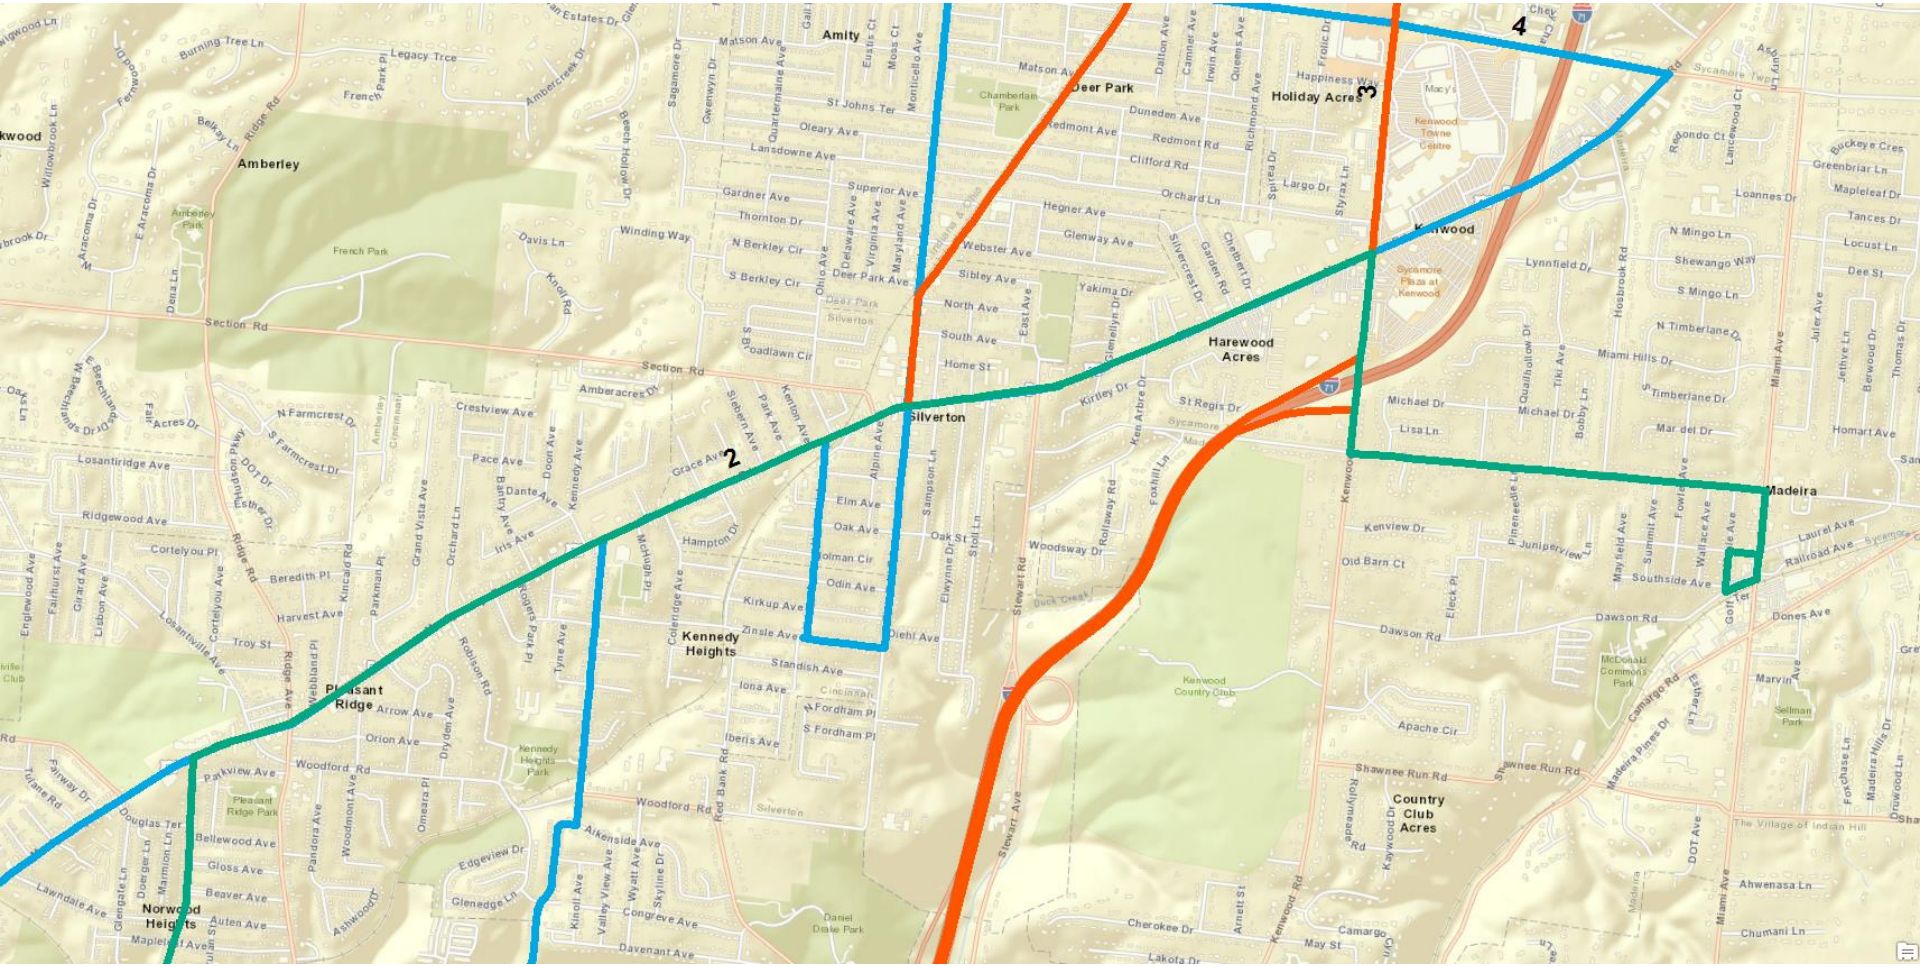

Current Routes Serving: **Silverton**

May 2, 2019

Silverton: All Routes —current

Type of Improvement	Routes Affected			
	1 st Year	2nd Year	3rd Year	4th Year
Increased Weekday Span			2/3	
New Weekday Service				
Route Extension		4		
24-Hour Weekday Service	4			
Improved Peak Headway			2/3	4
Improved Midday Headway			3	4
Improved Evening Headway				
Improved Saturday Span				
24-Hour Saturday Service	4			
Improved Saturday Headway				
New Saturday Service				
Improved Sunday Span				
24-Hour Sunday Service	4			
Improved Sunday Headway				
New Sunday Service				
New Circulator (on-demand)				

*For more information, see Proposed System Changes by Route