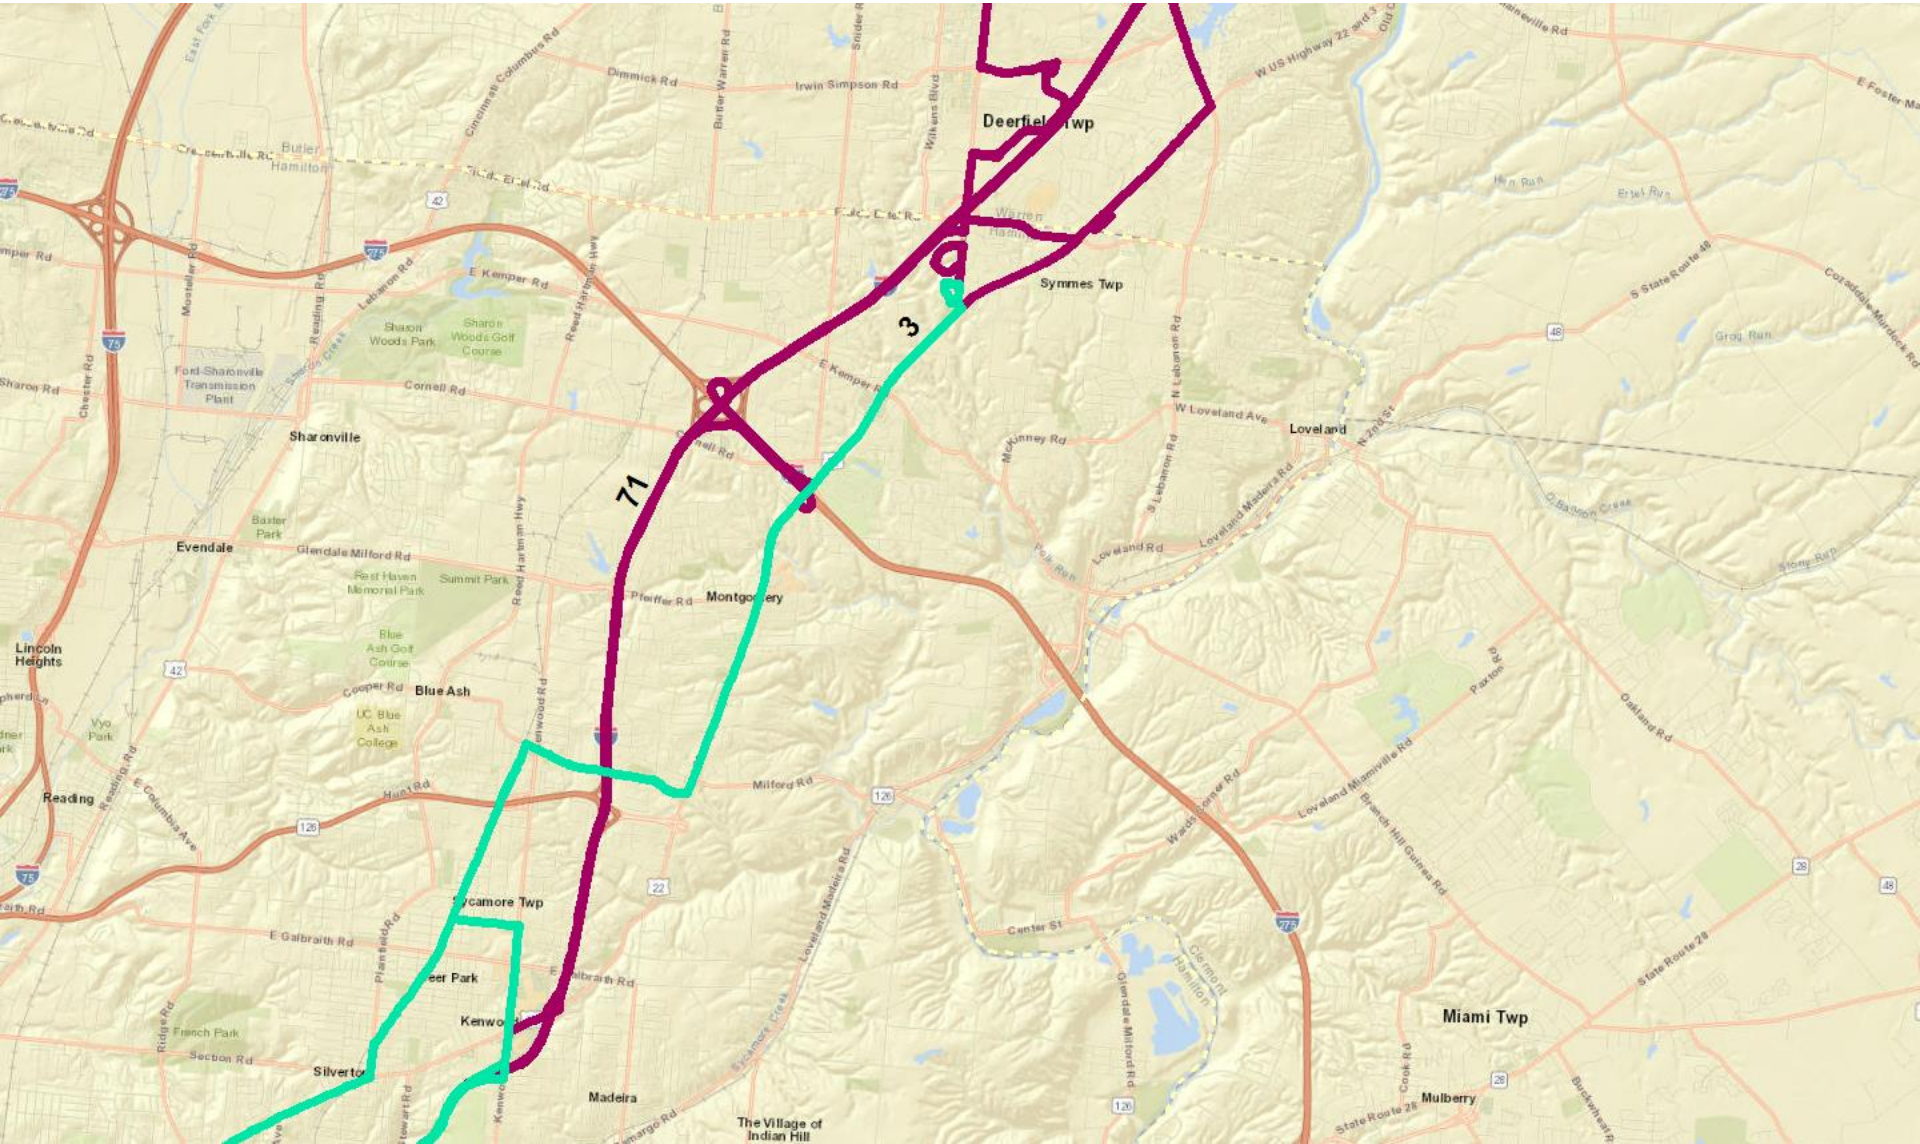

Current Routes Serving: Symmes

May 29, 2019

Symmes: All Routes —current

Service Improvements within Symmes

Type of Improvement	Routes Affected			
	1 st Year	2nd Year	3rd Year	4th Year
Increased Weekday Span			3/3X	
New Weekday Service				
Route Extension				
24-Hour Weekday Service				
Improved Peak Headway			3/3X	
Improved Midday Headway			3/3X	
Improved Evening Headway				
Improved Saturday Span				
24-Hour Saturday Service				
Improved Saturday Headway				
New Saturday Service				
Improved Sunday Span				
24-Hour Sunday Service				
Improved Sunday Headway				
New Sunday Service				
New Circulator (on-demand)				

*For more information, see Proposed System Changes by Route