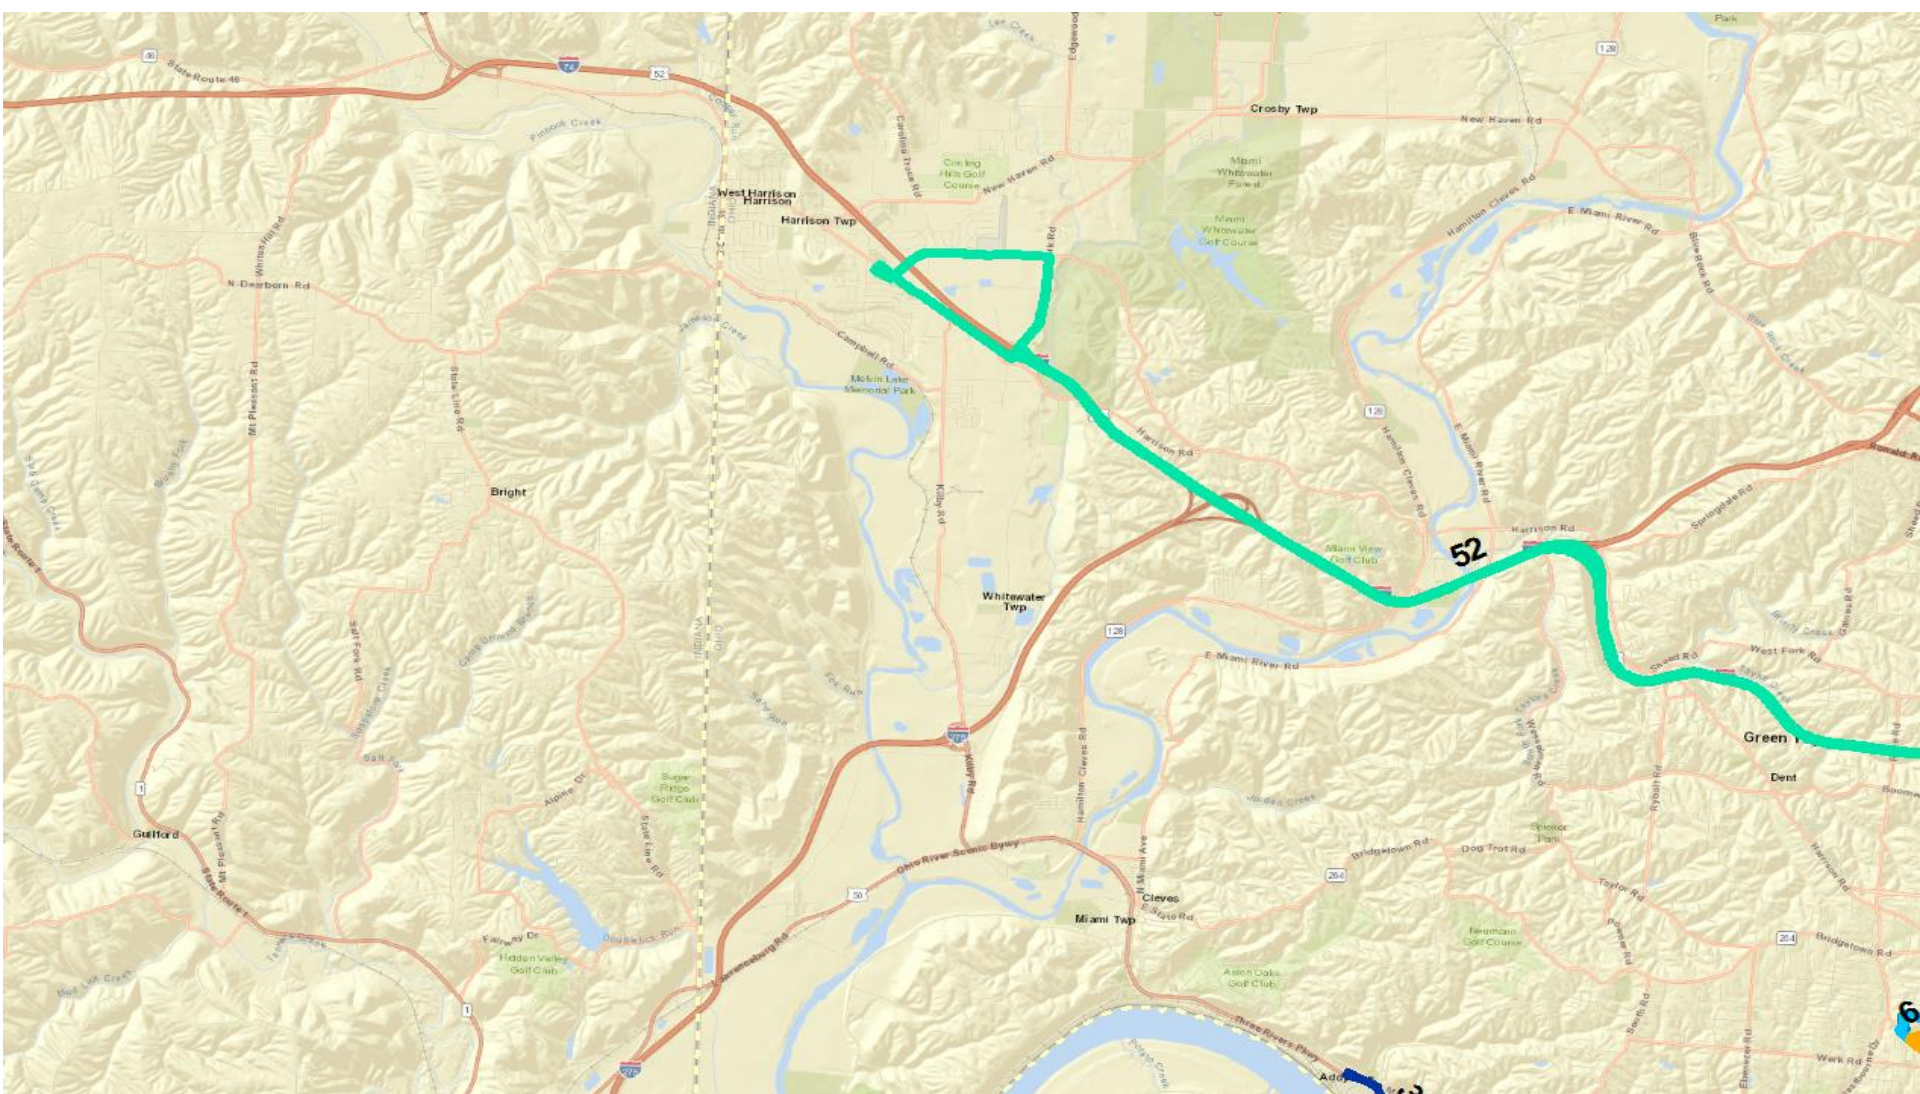

Current Routes Serving: **Whitewater**

May 29, 2019

Whitewater: All Routes —current

Service Improvements within Whitewater

Type of Improvement	Routes Affected			
	1 st Year	2nd Year	3rd Year	4th Year
Increased Weekday Span			52X	
New Weekday Service				
Route Extension				
24-Hour Weekday Service				
Improved Peak Headway			52X	
Improved Midday Headway				
Improved Evening Headway				
Improved Saturday Span				
24-Hour Saturday Service				
Improved Saturday Headway				
New Saturday Service				
Improved Sunday Span				
24-Hour Sunday Service				
Improved Sunday Headway				
New Sunday Service				
New Circulator (on-demand)				

*For more information, see Proposed System Changes by Route