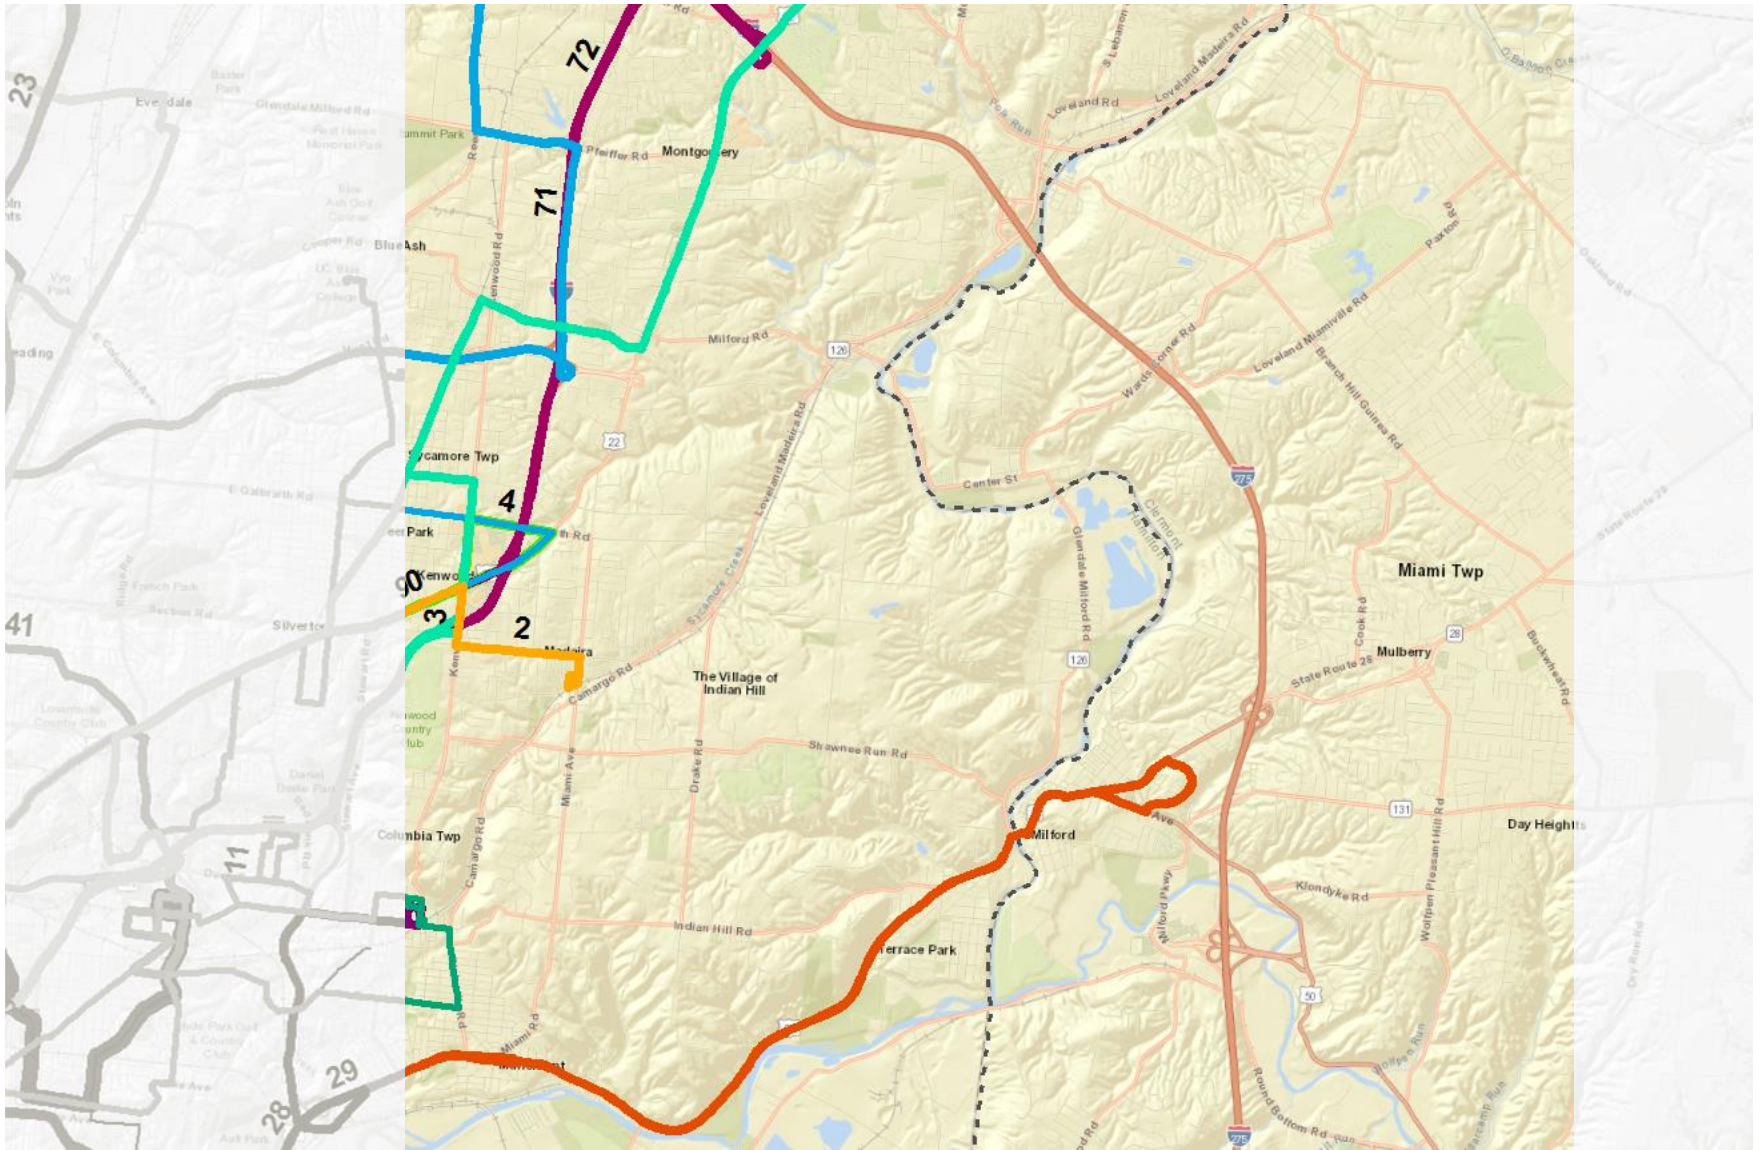

Current Routes around Indian Hill

June 7, 2019

Indian Hill: All Routes —current

Service Improvements *around* Indian Hill

Type of Improvement	Routes Affected in Each Year			
	1 st Year	2nd Year	3rd Year	4th Year
Increased Weekday Span			2X, 3/3X, 29X	
New Weekday Service				
Route Extension		4		
24-Hour Weekday Service	4			
Improved Peak Headway			2X, 3/3X, 29X	4
Improved Midday Headway			3/3X	4
Improved Evening Headway				
Improved Saturday Span				
24-Hour Saturday Service	4			
Improved Saturday Headway				
New Saturday Service				
Improved Sunday Span				
24-Hour Sunday Service	4			
Improved Sunday Headway				
New Sunday Service				
New Circulator (on-demand)				

*For more information, see Proposed System Changes by Route