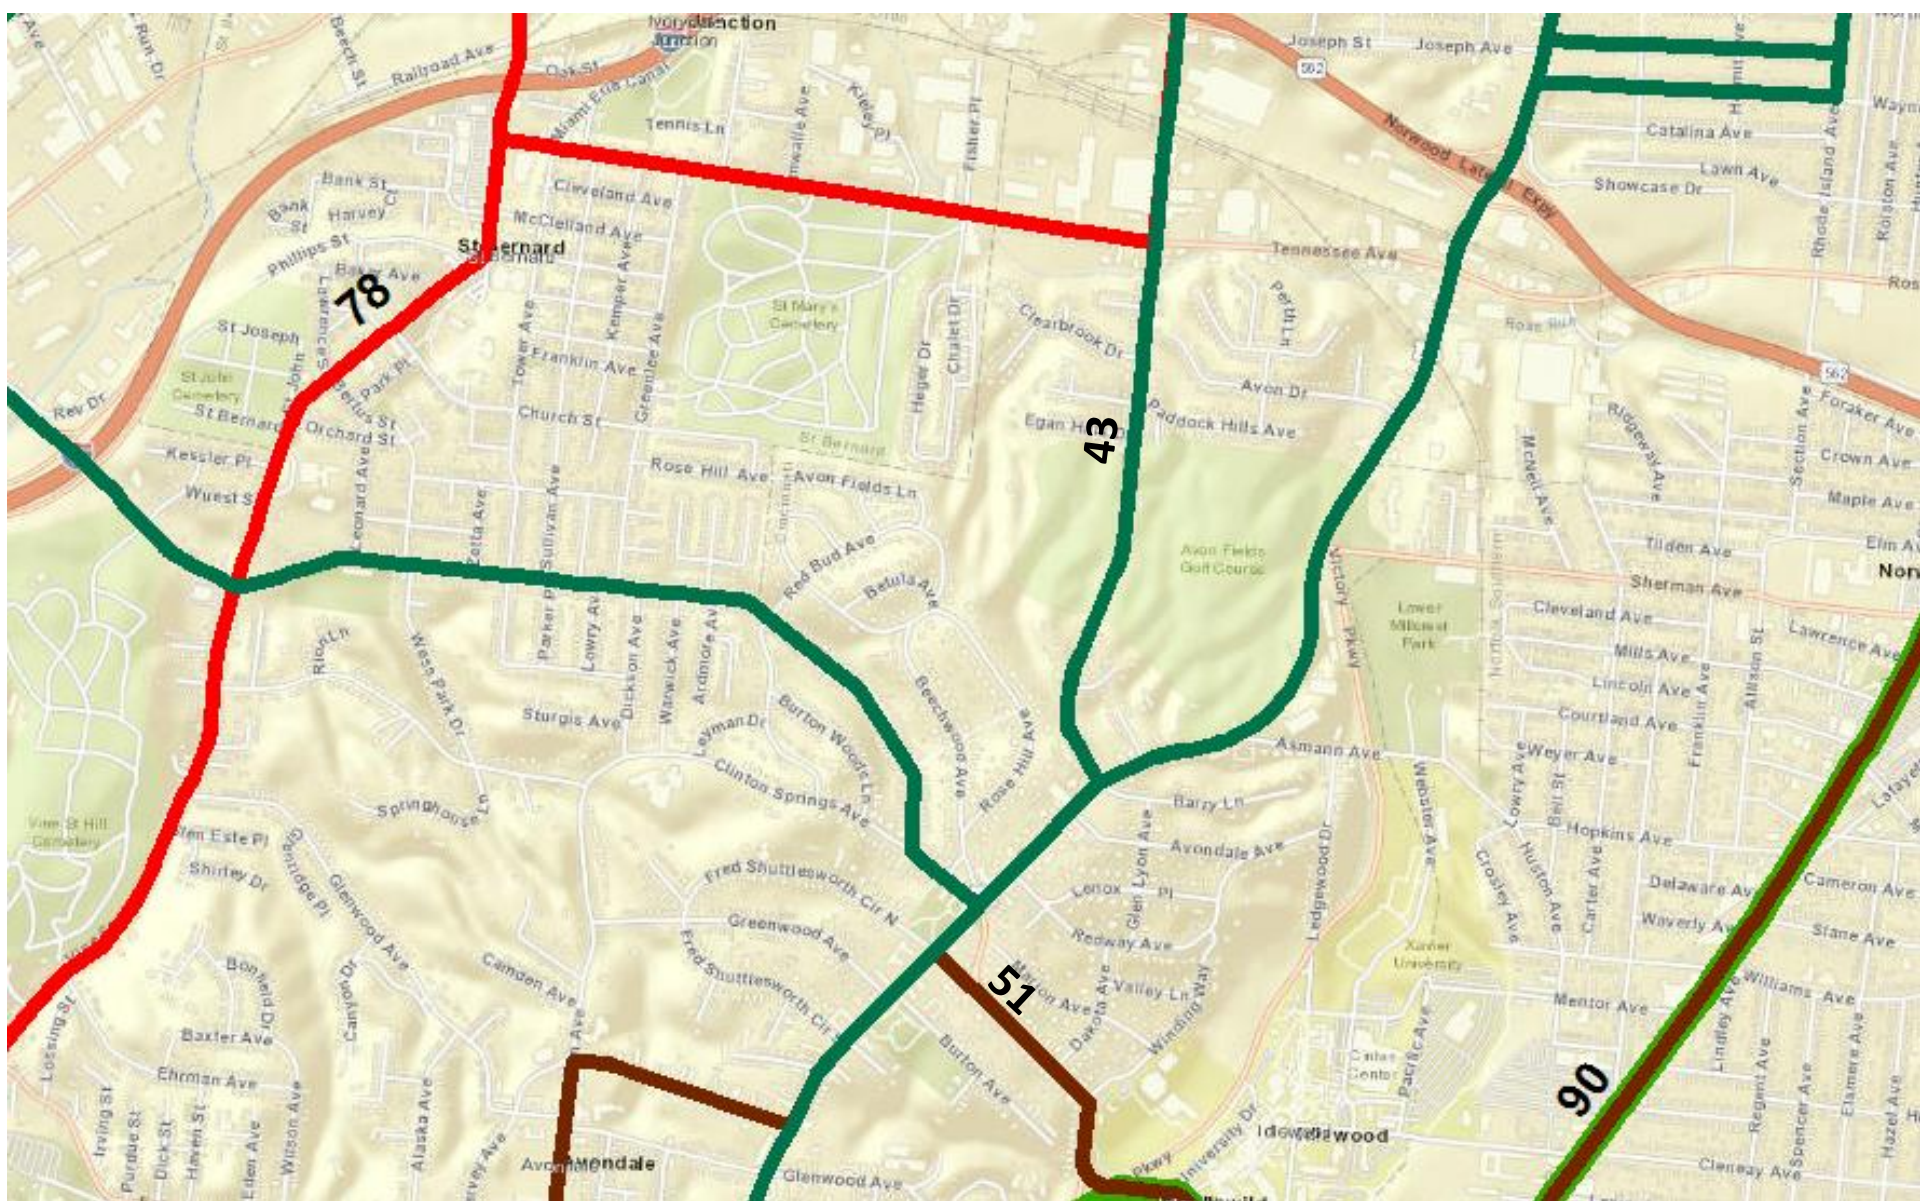

Current Routes Serving: North Avondale

September 10, 2019

North Avondale: All Routes —current

Service Improvements: North Avondale

Type of Improvement	Routes Impacted in Each Year			
	1 st Year	2nd Year	3rd Year	4th Year
Increased Weekday Span			51	
New Weekday Service				
Route Extension				
24-Hour Weekday Service	43, 78		51	
Improved Peak Headway	43		51	78
Improved Midday Headway	43			78
Improved Evening Headway	43		51	78
Improved Saturday Span				
24-Hour Saturday Service	43, 78		51	
Improved Saturday Headway	43		51	
New Saturday Service				
Improved Sunday Span			51	
24-Hour Sunday Service	43, 78			
Improved Sunday Headway	78		51	
New Sunday Service				
New Circulator (on-demand)				