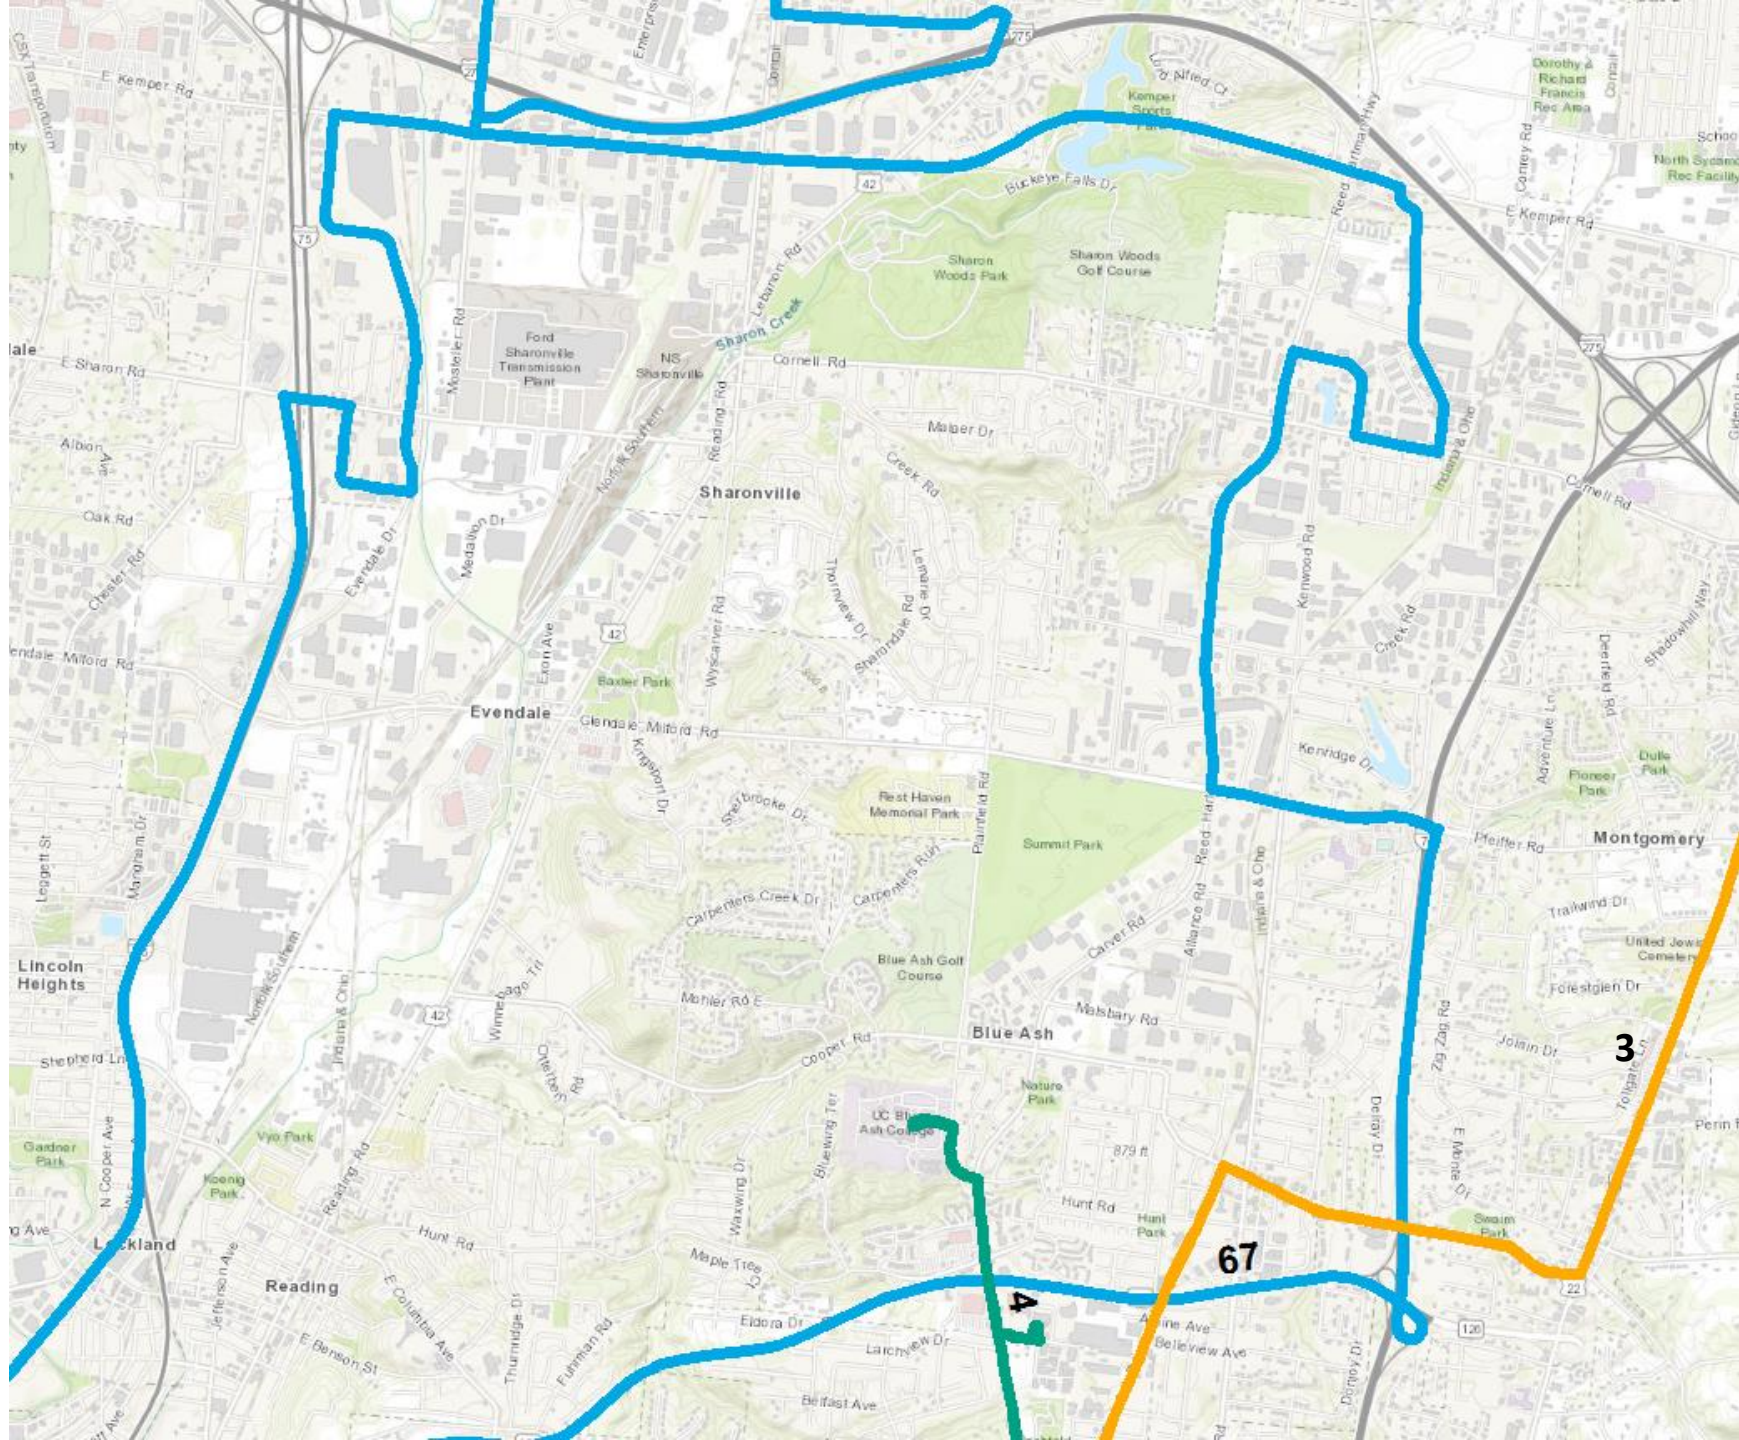

Current Routes Serving: Blue Ash

April 26, 2019

BLUE ASH: All Routes — current

Type of Improvement	Routes Affected in Each Year			
	1 st Year	2nd Year	3rd Year	4th Year
Increased Weekday Span		67	3	
New Weekday Service				
Route Extension		4/67		
24-Hour Weekday Service	4			
Improved Peak Headway		67	3	4
Improved Midday Headway		67	3	4
Improved Evening Headway		67		
Improved Saturday Span				
24-Hour Saturday Service	4			
Improved Saturday Headway		67		
New Saturday Service		67		
Improved Sunday Span				
24-Hour Sunday Service	4			
Improved Sunday Headway		67		
New Sunday Service		67		
New Circulator (on-demand)				

*For more information, see Proposed System Changes by Route