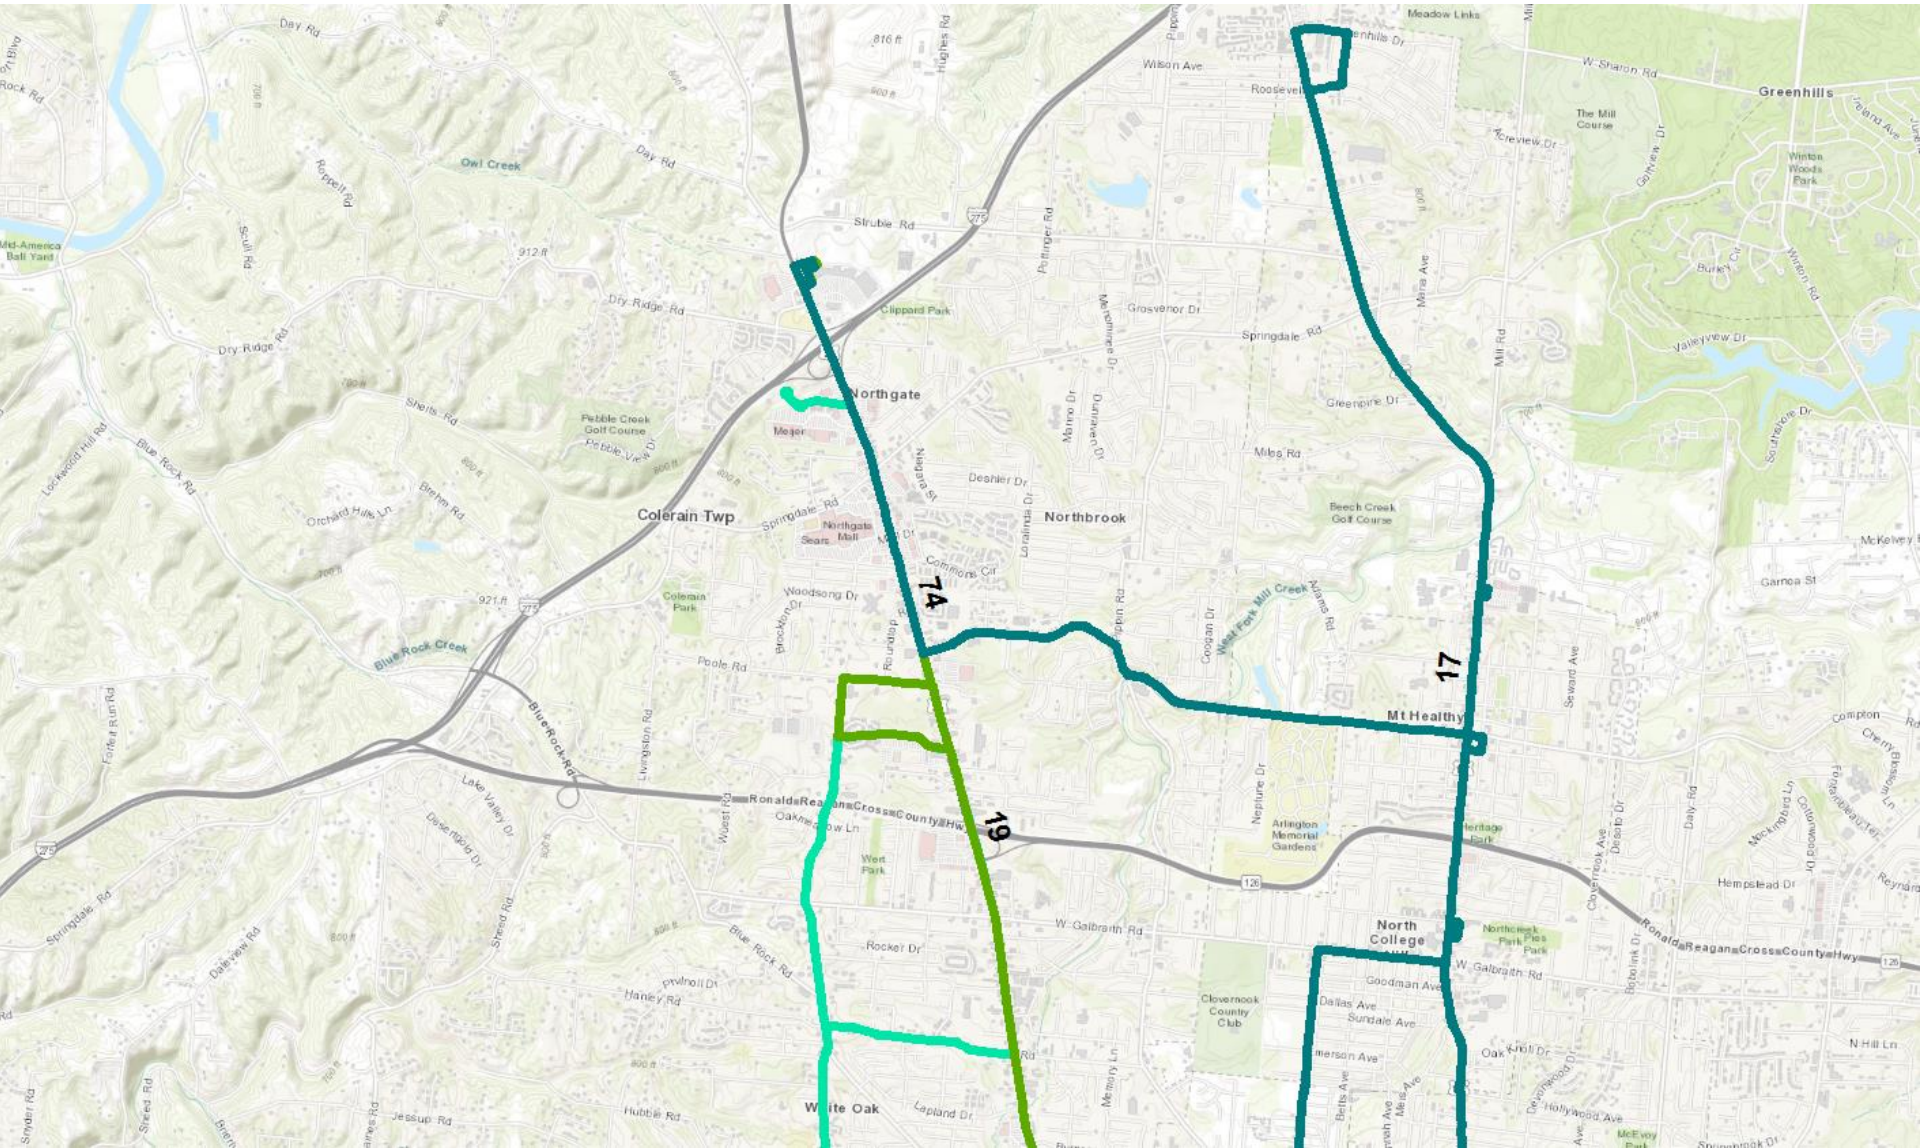

Current Routes Serving: Colerain

April 26, 2019

Colerain : All Routes —current

Type of Improvement	Routes Affected in Each Year			
	1 st Year	2nd Year	3rd Year	4th Year
Increased Weekday Span			74	
New Weekday Service				
Route Extension			74	
24-Hour Weekday Service	17			
Improved Peak Headway		19		17
Improved Midday Headway		19		17
Improved Evening Headway		19		
Improved Saturday Span		19		
24-Hour Saturday Service	17			
Improved Saturday Headway				
New Saturday Service				
Improved Sunday Span				
24-Hour Sunday Service	17			
Improved Sunday Headway	17	19		
New Sunday Service				
New Circulator (on-demand)				

*For more information, see Proposed System Changes by Route