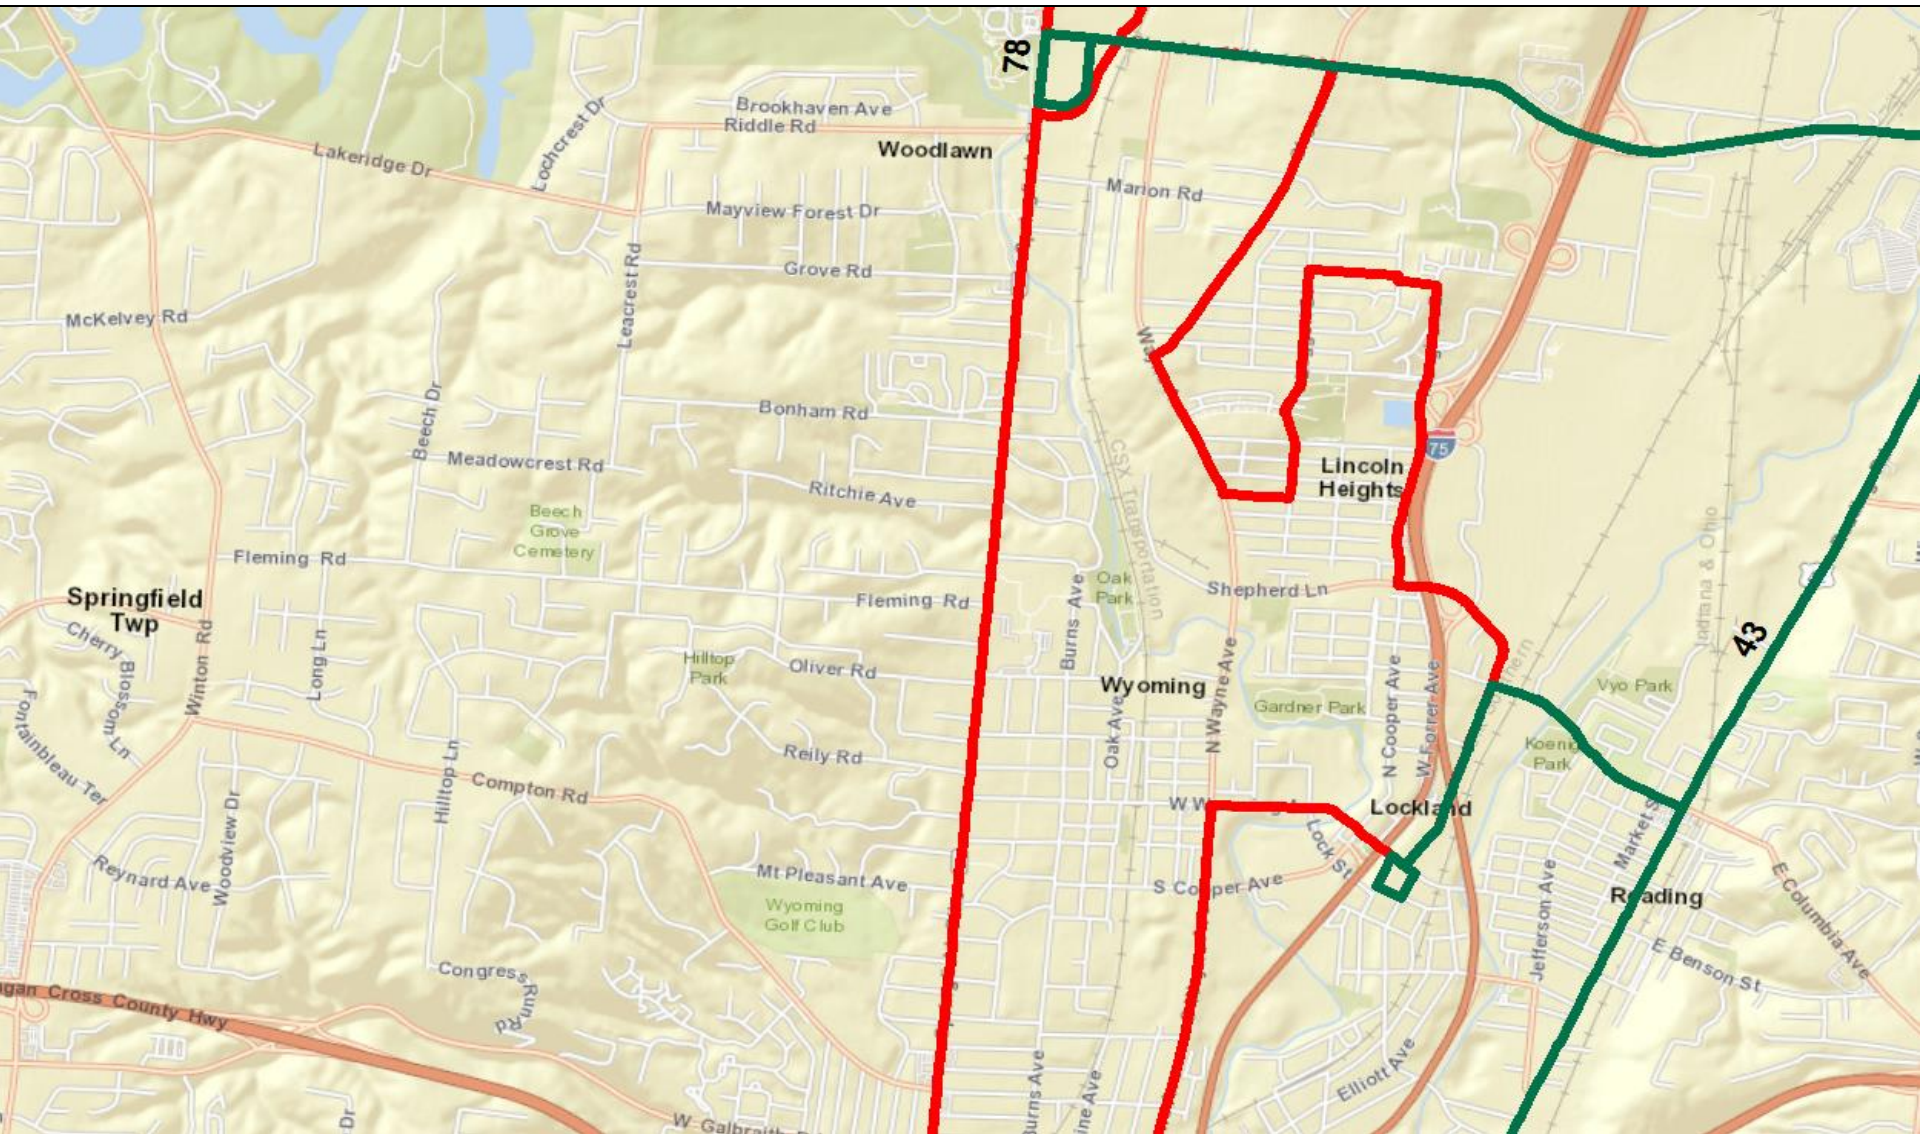

Current Routes Serving: Wyoming

June 7, 2019

Wyoming: All Routes —current

Service Improvements: Wyoming

Type of Improvement	Routes Affected			
	1 st Year	2nd Year	3rd Year	4th Year
Increased Weekday Span				
New Weekday Service				
Route Extension				
24-Hour Weekday Service	43, 78			
Improved Peak Headway	43			78
Improved Midday Headway	43			78
Improved Evening Headway	43			78
Improved Saturday Span				
24-Hour Saturday Service	43, 78			
Improved Saturday Headway	43			
New Saturday Service				
Improved Sunday Span				
24-Hour Sunday Service	43, 78			
Improved Sunday Headway	78			
New Sunday Service				
New Circulator (on-demand)				

*For more information, see Proposed System Changes by Route