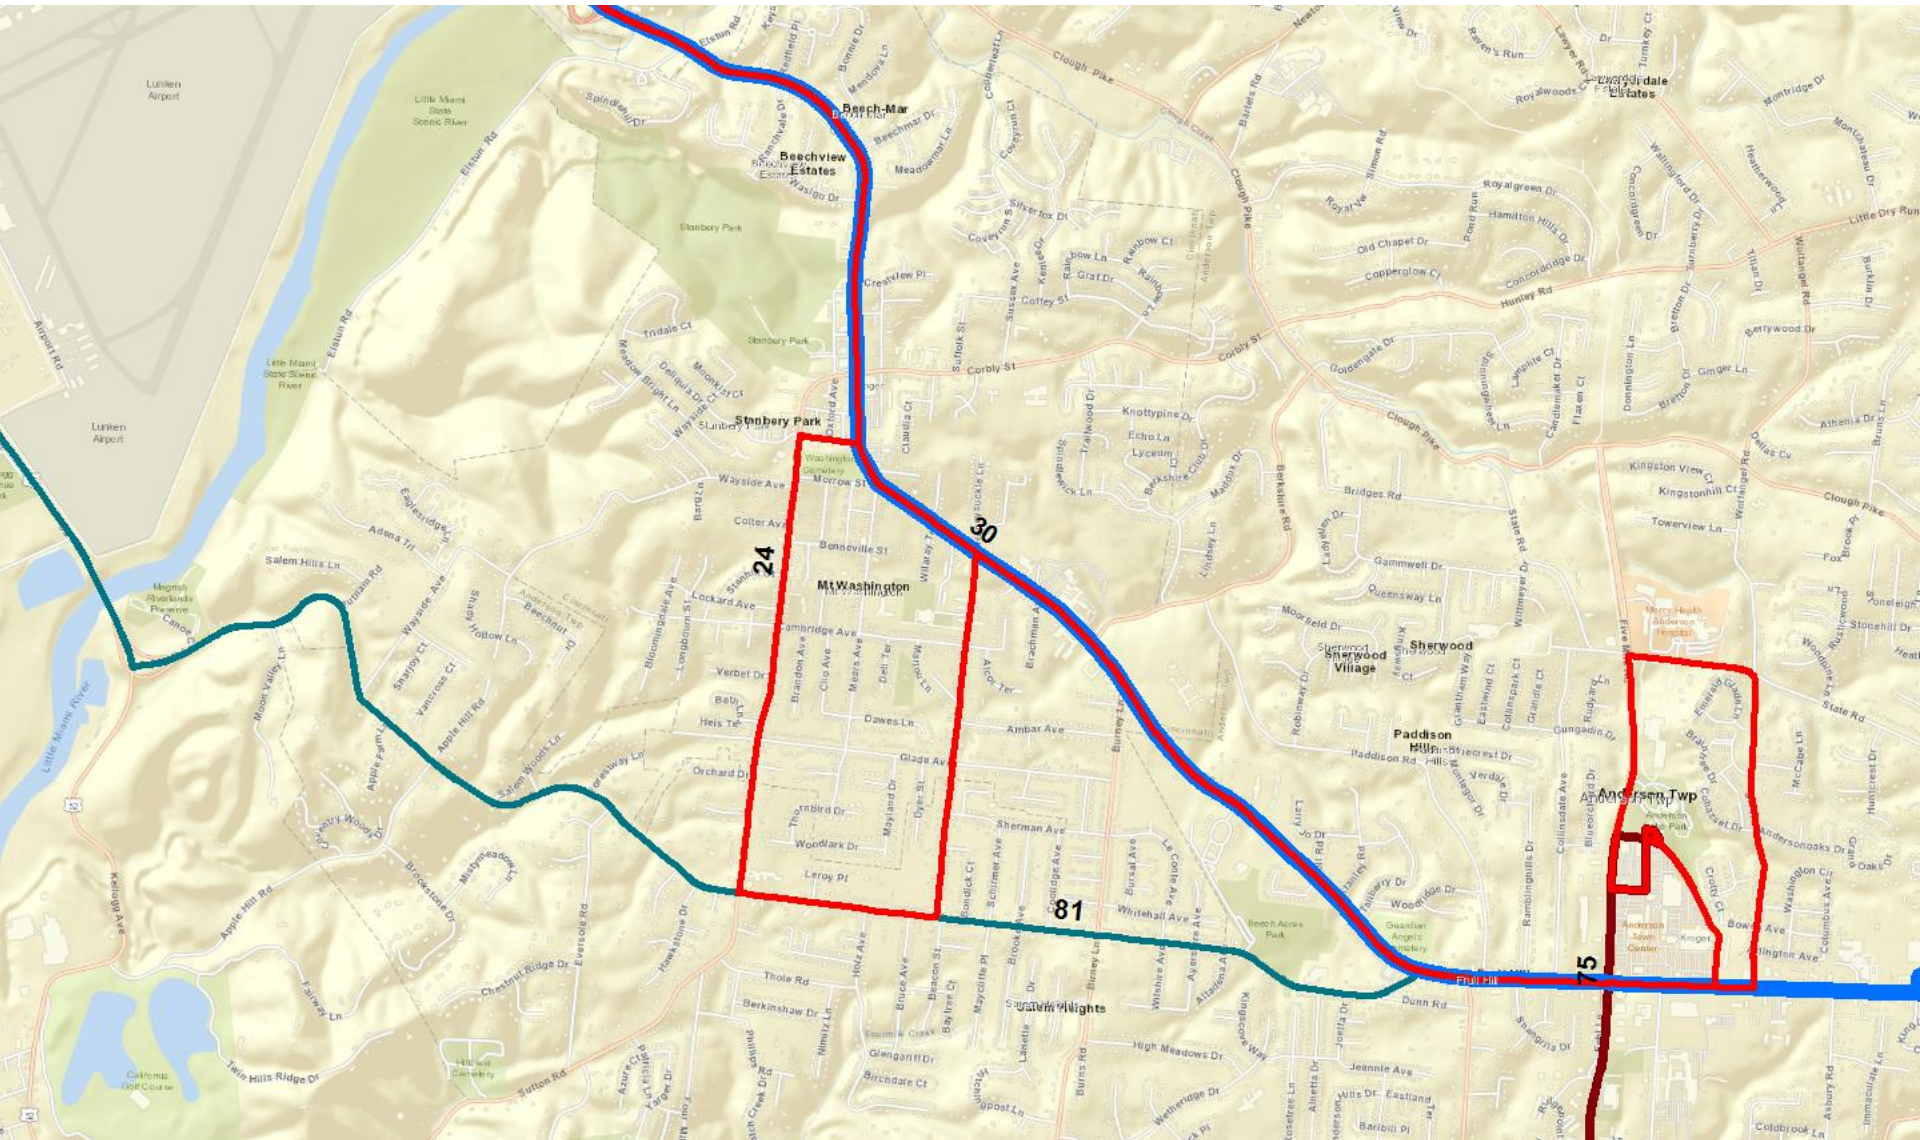

# *Current Routes Serving:* **Mt. Washington**

August 20, 2019

# Mt. Washington: All Routes —current

# Service Improvements: Mt. Washington

Type of Improvement	Routes Impacted in Each Year			
	1 st Year	2nd Year	3rd Year	4th Year
Increased Weekday Span			30X/75X	
New Weekday Service				
Route Extension				
24-Hour Weekday Service				
Improved Peak Headway			30X/75X	
Improved Midday Headway				
Improved Evening Headway			75X	
Improved Saturday Span				
24-Hour Saturday Service				
Improved Saturday Headway				24
New Saturday Service				
Improved Sunday Span				
24-Hour Sunday Service				
Improved Sunday Headway				24
New Sunday Service				
New Circulator (on-demand)				

***Routes 75X and 81X will be combined into one route (75X)***