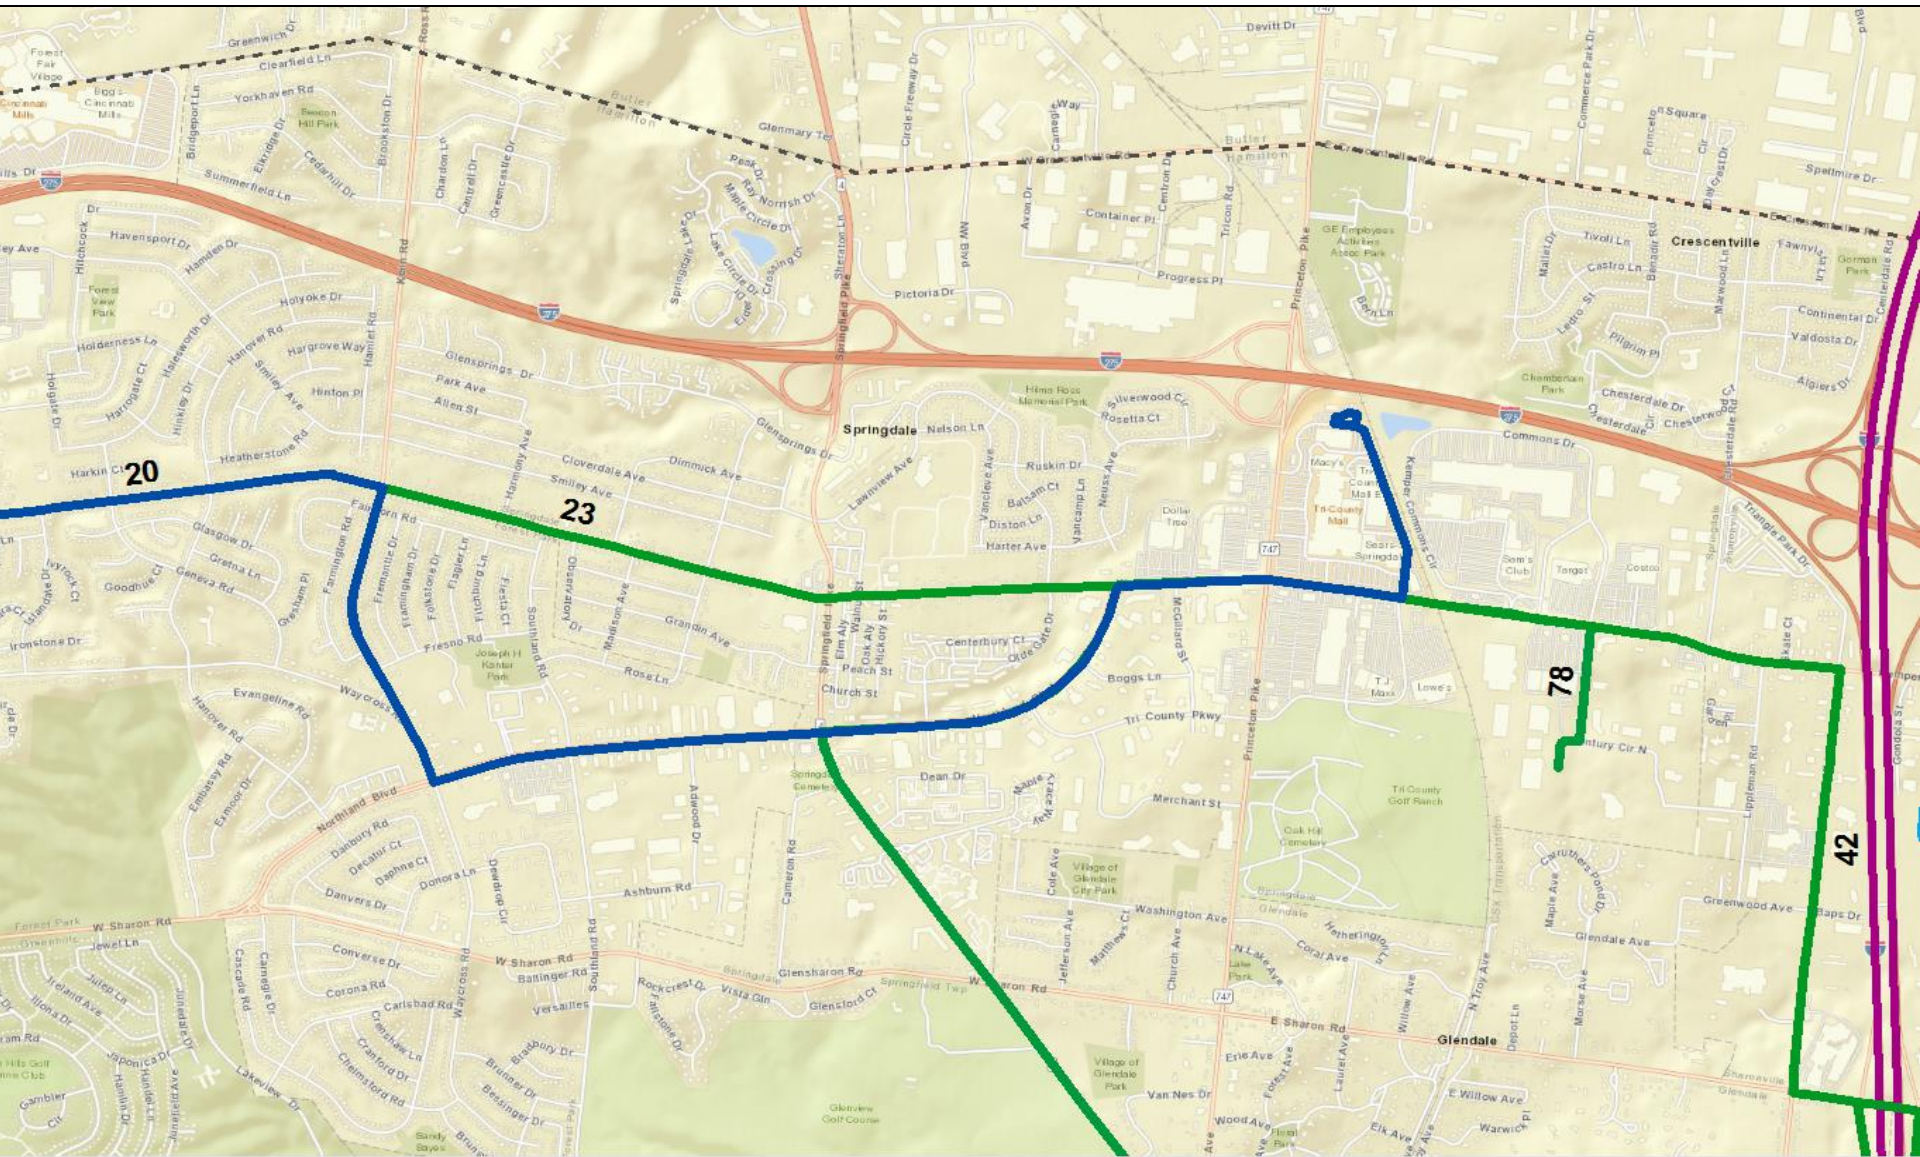

# *Current Routes Serving:* Springdale

June 7, 2019

# Springdale: All Routes —current

# Service Improvements: Springdale

Type of Improvement	Routes Impacted in Each Year			
	1 st Year	2nd Year	3rd Year	4th Year
Increased Weekday Span	20		23X	
New Weekday Service				
Route Extension				
24-Hour Weekday Service	78			
Improved Peak Headway	20			78
Improved Midday Headway	20			78
Improved Evening Headway	20			78
Improved Saturday Span	20			
24-Hour Saturday Service	78			
Improved Saturday Headway	20			
New Saturday Service				
Improved Sunday Span				
24-Hour Sunday Service	78			
Improved Sunday Headway	78			
New Sunday Service	20			
New Circulator (on-demand)				